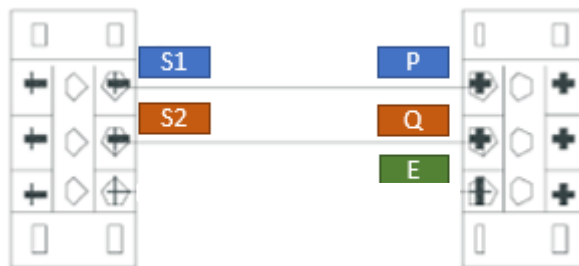

Service Bulletin	Issue by After Sales
	Matching new LCAC range 2017 versus old LCAC range 2014/2016	20/11/2017
		Rev : 3 SB10ARS Page 3 to 4

The question is the matching between **old** indoor units versus new outdoor units YMD **and** new indoor units versus **old** outdoor units YLD.

3 differents cases :

Case n°1 : Matching with old outdoor units YLD012 and new indoor unit size 12 **or** new outdoor units YMD012 versus old indoor units size 12 → does not work due to different communication protocol

Case n°2 : Matching with **new** outdoor units YMD and **old** indoor units LCAC range 2014 till 2016

Wiring