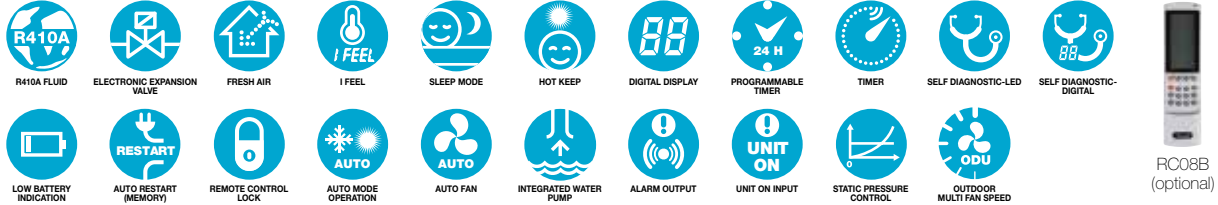

DBF

Ducted medium static pressure / Fixed speed

[TECHNICAL DATA]