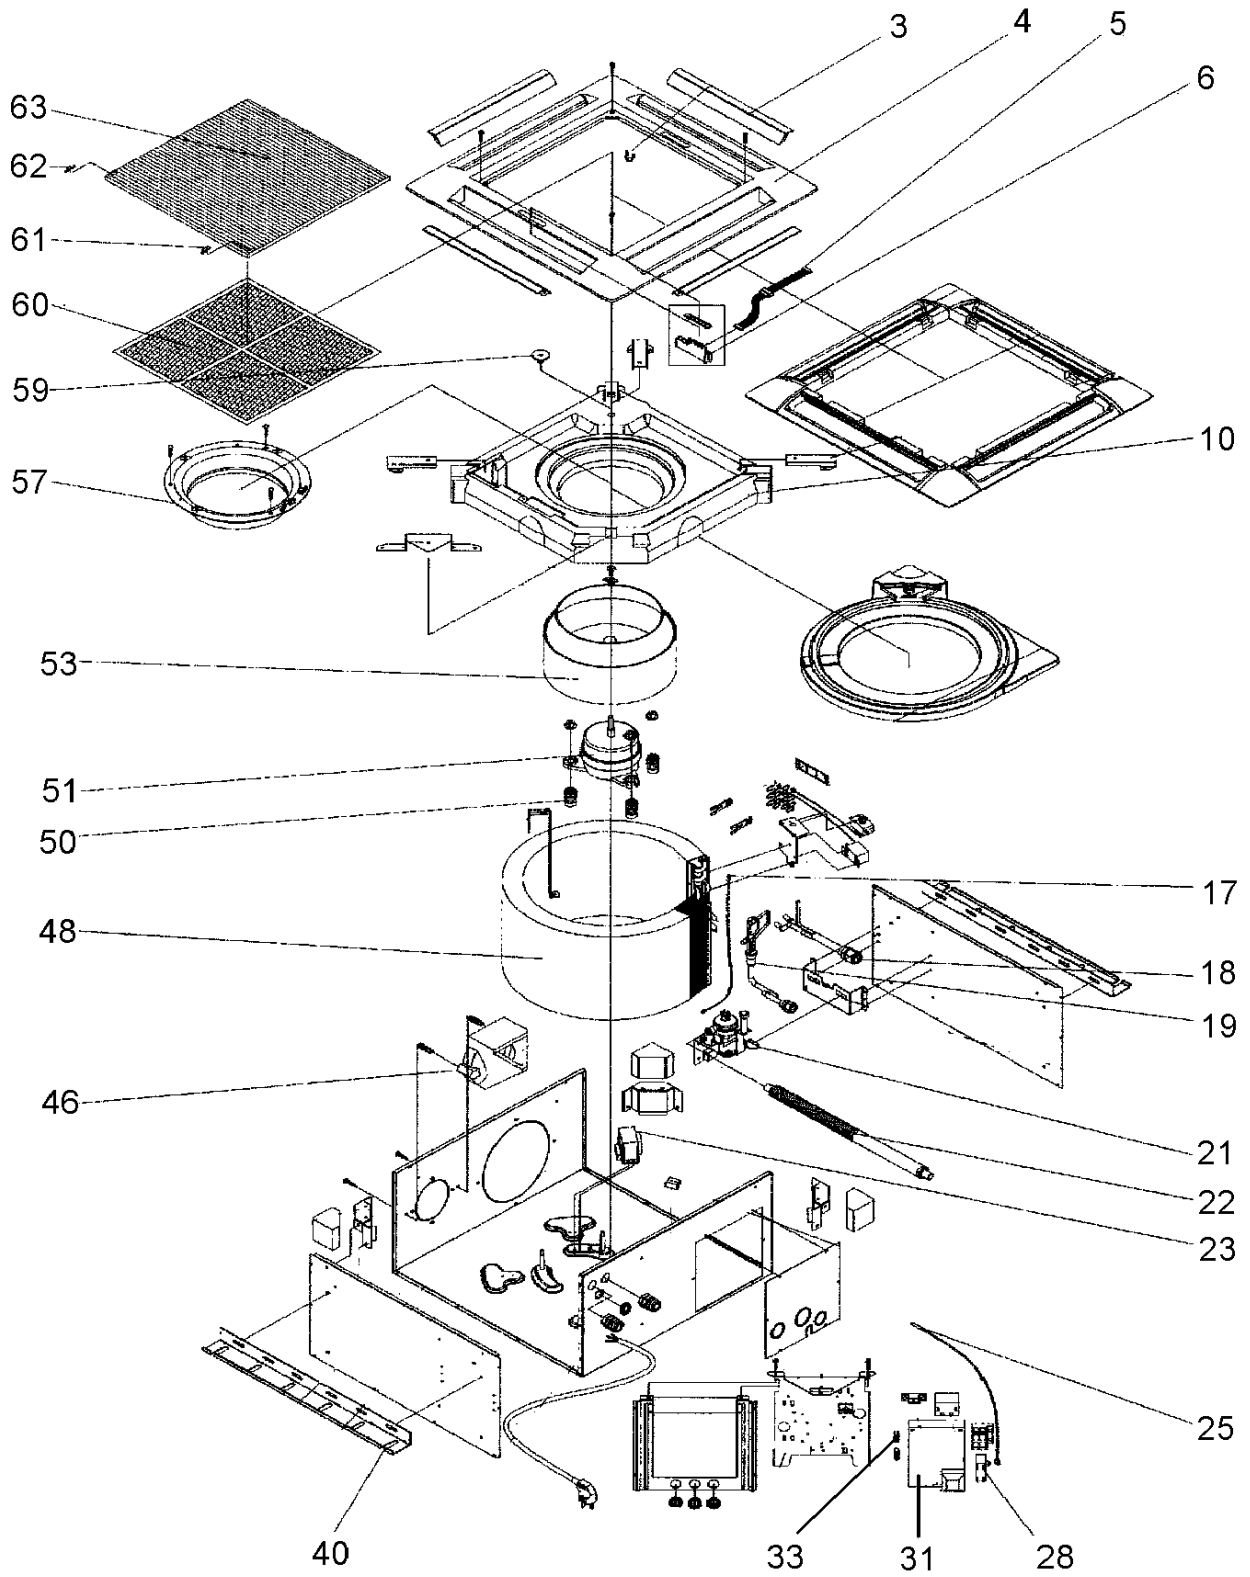

HPI K9/11

Brand :Electra Model : ECF 9 DCI / R410

Product Number : ESP042116

Internal number : 3979

Version : Heat pump

Spare parts list used

Loc	Spare parts code	Replaced by	Qty	Description	Observation
60	221504		1	Air filter	
40	326196		2	Attachment	
23	452827401		1	Auto-transformer DCI	
10	4520923		1	Baiffe (condensate tray)	
17	232299		1	Battery probe length 1,40m (black)	
59	C374019		1	Cap	
21	4522038		1	Condensate pump	
22	369055		1	Drain tube lg 900mm	
31	4526212		1	Electronic card Storm DC	
48	4527563		1	Evaporator	
28	455000000		1	Fan motor capacitor	
51	261752	261764+(237055 et 2	1	Fan motor Elco (three tabs) 95W	
5	391746		1	Flat cable lg 500mm (card/display)	
.	4522037		1	Float valve	
18	4527521		1	Gas valve assy	
61	C371239		1	LH grill lock	
19	4527523		1	Liquid valve assy	
46	4520909		1	Outside air inlet	
33	452908900		1	Plug DCI	
6	234132		1	Receiver assembly	
62	C371240		1	RH grill lock	
25	438413		1	Room temperature probe length 650mm (red)	
50	4522157		3	Silent-block shock mount	
63	C372230		1	Suction grill	
57	374152		1	Suction inlet	
53	4520942		1	Turbine	