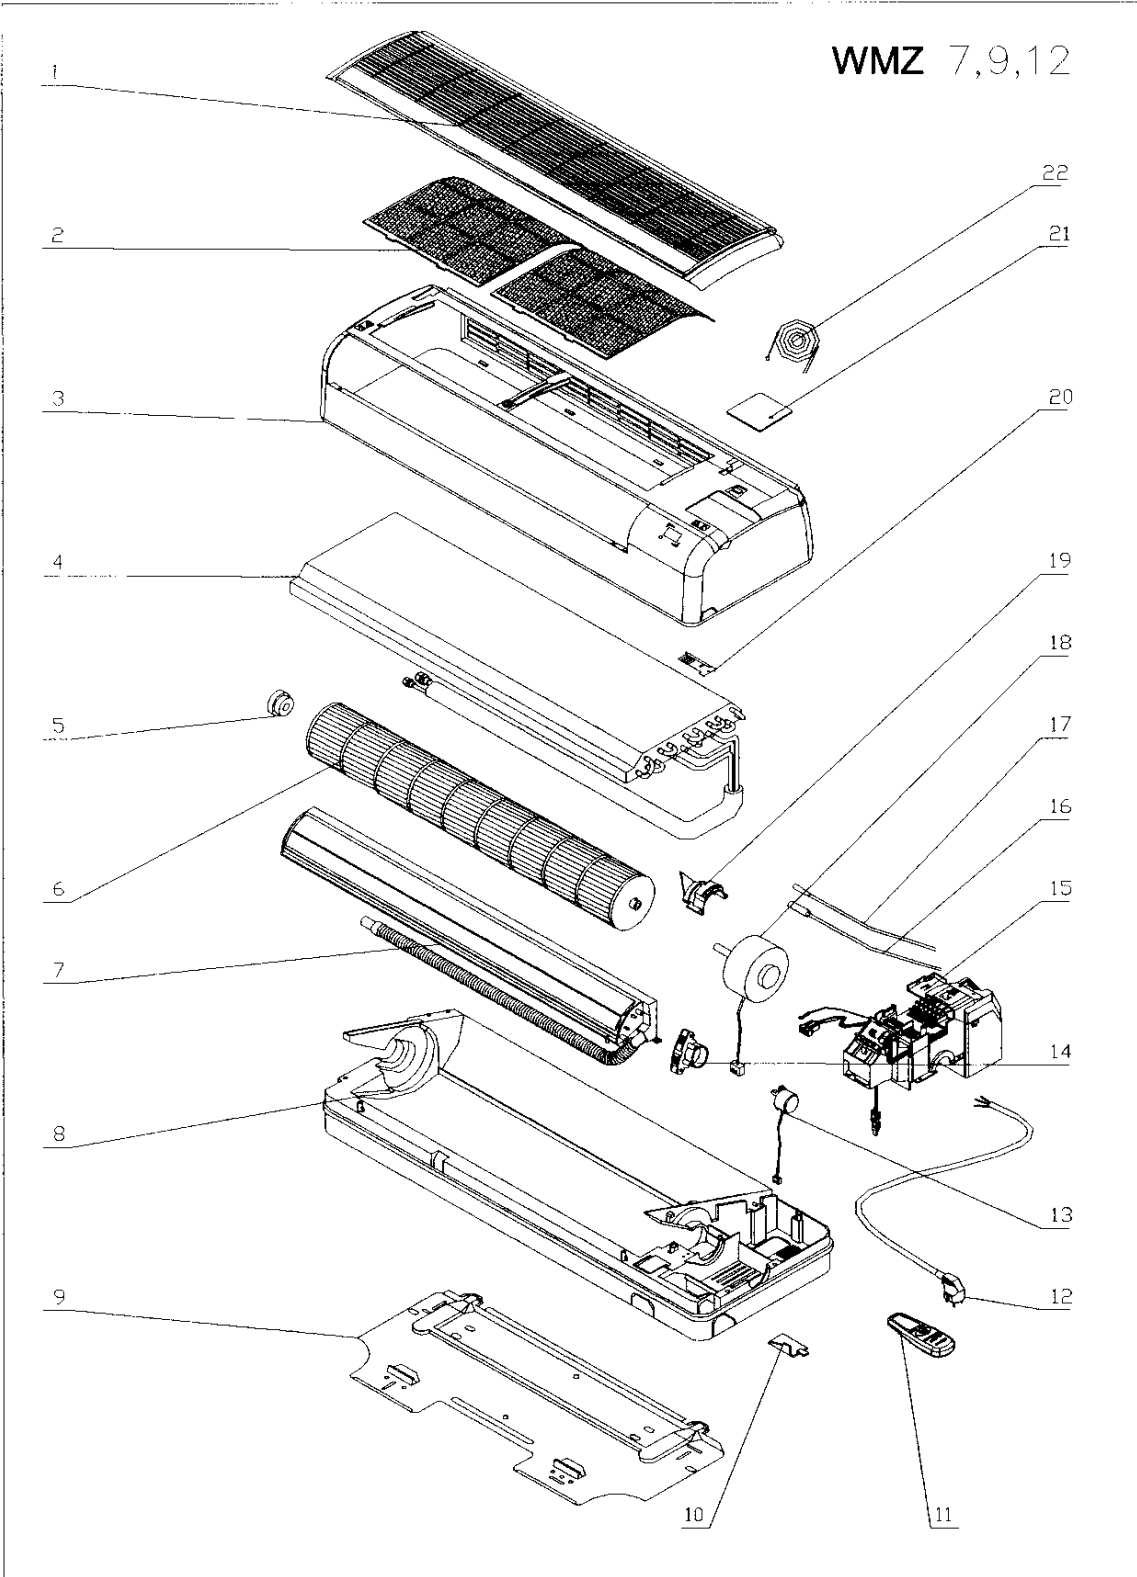

WMZ 7,9,12

**Brand :Electra Model : WMZ 7 RC**

Product Number : ESP022205

Internal number : 3653

Version : Heat pump

**Spare parts list used**

Loc	Spare parts code	Replaced by	Qty	Description	Observation
7	437433		1	Air diffuser assembly	
2	4519501		2	Air filter	
16	4519814		1	Battery probe	
22	4520416		1	Defrost cable	
15	4520534		1	Electronic unit assembly (916-055-00)	
4	436533		1	Evaporator	
20	371236		1	Evaporator probe support	
18	4521200		1	Fan motor YDK-6-4D	
3	4521187		1	Front frame	
1	4521135		1	Front grill Electra	
11	412040	A épuiser ensuite 41:	1	Infrared Remote control RC5-RC (975-630-00)	
13	263022		1	Motor deflectors alone	
19	371234		1	Motor flange	
10	436528		1	Pipes clamp	
5	436734		1	Plastic bearing+rubber support assembly	
12	434879		1	Power cord	
.	4518129		1	RC-5 remote controller support (black)	
8	4521186		1	Rear panel assy	
17	4519813		1	Room temperature probe (lg 320mmm)	
14	436518		1	Step motor housing	
6	293259		1	Turbine D 87	
9	320630		1	Wall support (small model)	
21	372322		1	Wire cover	