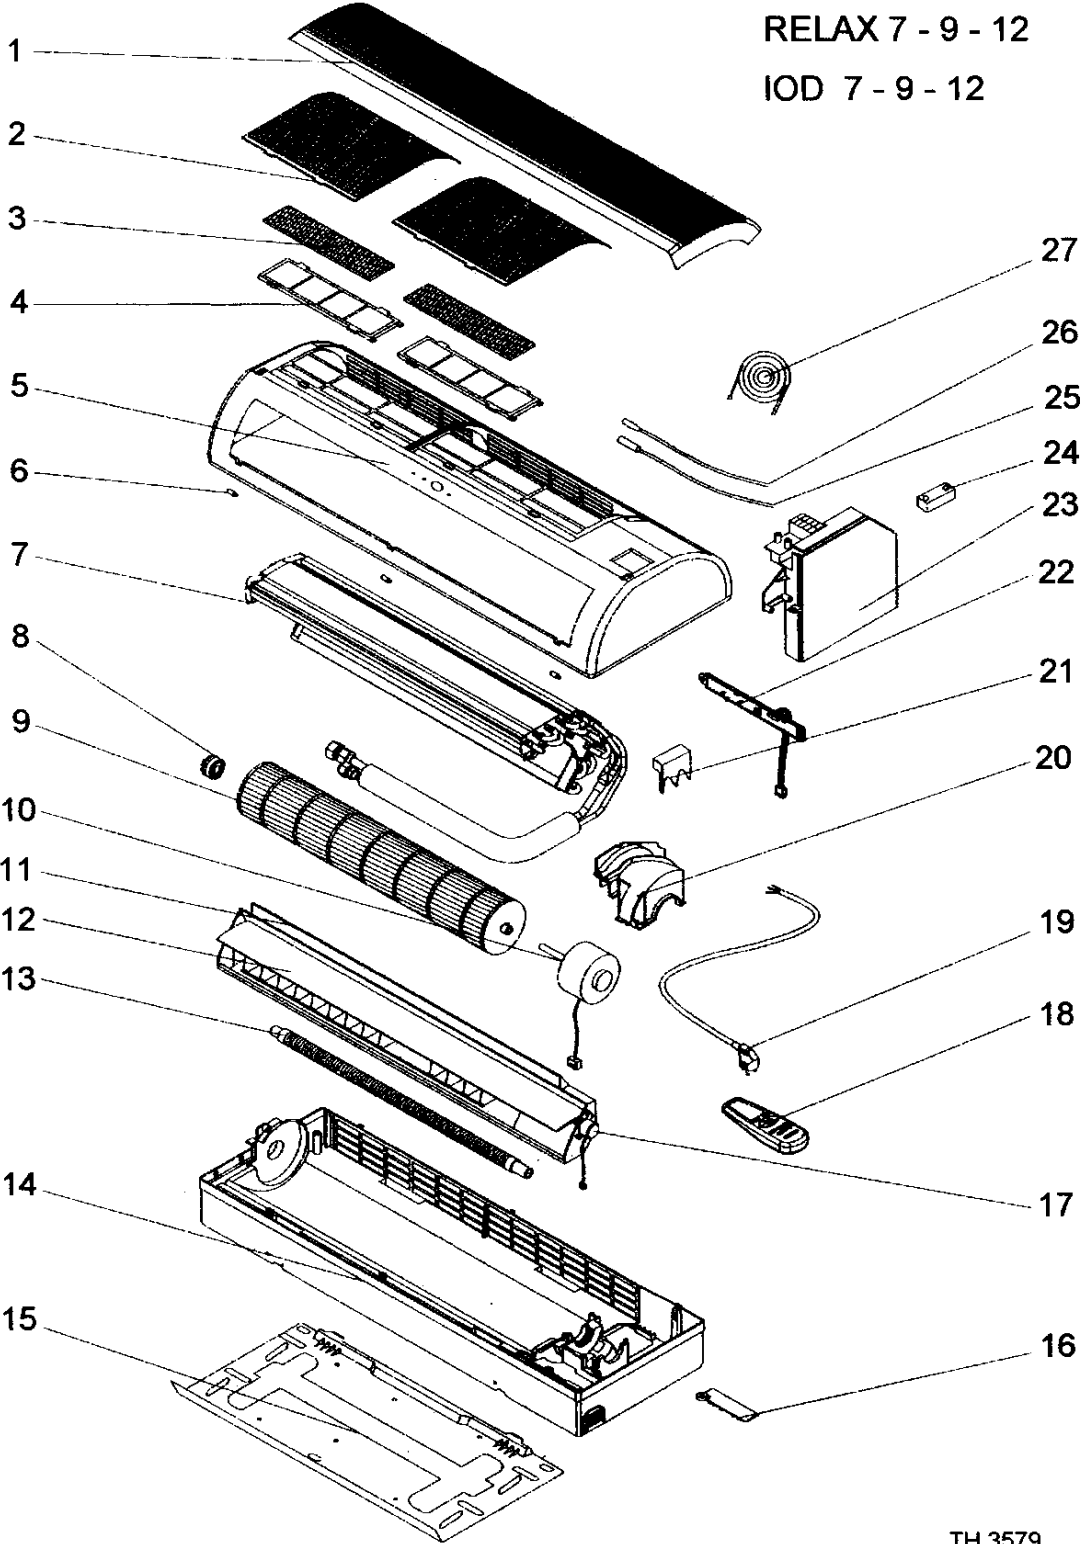

RELAX 7 - 9 - 12

IOD 7 - 9 - 12

Brand :Electra Model : ST COMPACT 7RC

Product Number : ESP022245

Internal number : 3734

Version : Heat pump 230/1/50

Spare parts list used

Loc	Spare parts code	Replaced by	Qty	Description	Observation
11	452784400		1	Air diffuser assembly	
25	231219		1	Battery probe length 320mm (black)	
8	4523526		1	Bearing assembly	
14	4526659		1	Bottom	
13	4523693		1	Condensate drain pipe	
27	4520416		1	Defrost cable	
22	4526661		1	Display 936-001-01	
23	4526660		1	Electronic unit assembly DST-8 936-0	
7	4523860		1	Evaporator	
21	4516263		1	Evaporator probe support	
10	4523505		1	Fan motor	
2	4525989		2	Filter	
3	4523901		2	Filter (active charcoal/electrostatic)	
4	4525990		2	Filter frame (active charcoal/electrostatic)	
12	4525991		1	Flap	
5	452700509		1	Front panel	
1	4527484		1	Grill	
18	412040	A épuiser ensuite 41:	1	Infrared Remote control RC5-RC (975-630-00)	
20	4525998		1	Motor cover	
16	4526000		1	Pipes clamp	
19	4526134		1	Power cable	
.	4518129		1	RC-5 remote controller support (black)	
26	4519813		1	Room temperature probe (lg 320mmm)	
6	4525987		3	Screw cover	
17	4523507		1	Step motor	
9	4523523		1	Turbine	
15	4526150		1	Wall support	
24	4526662		1	Wire cable	