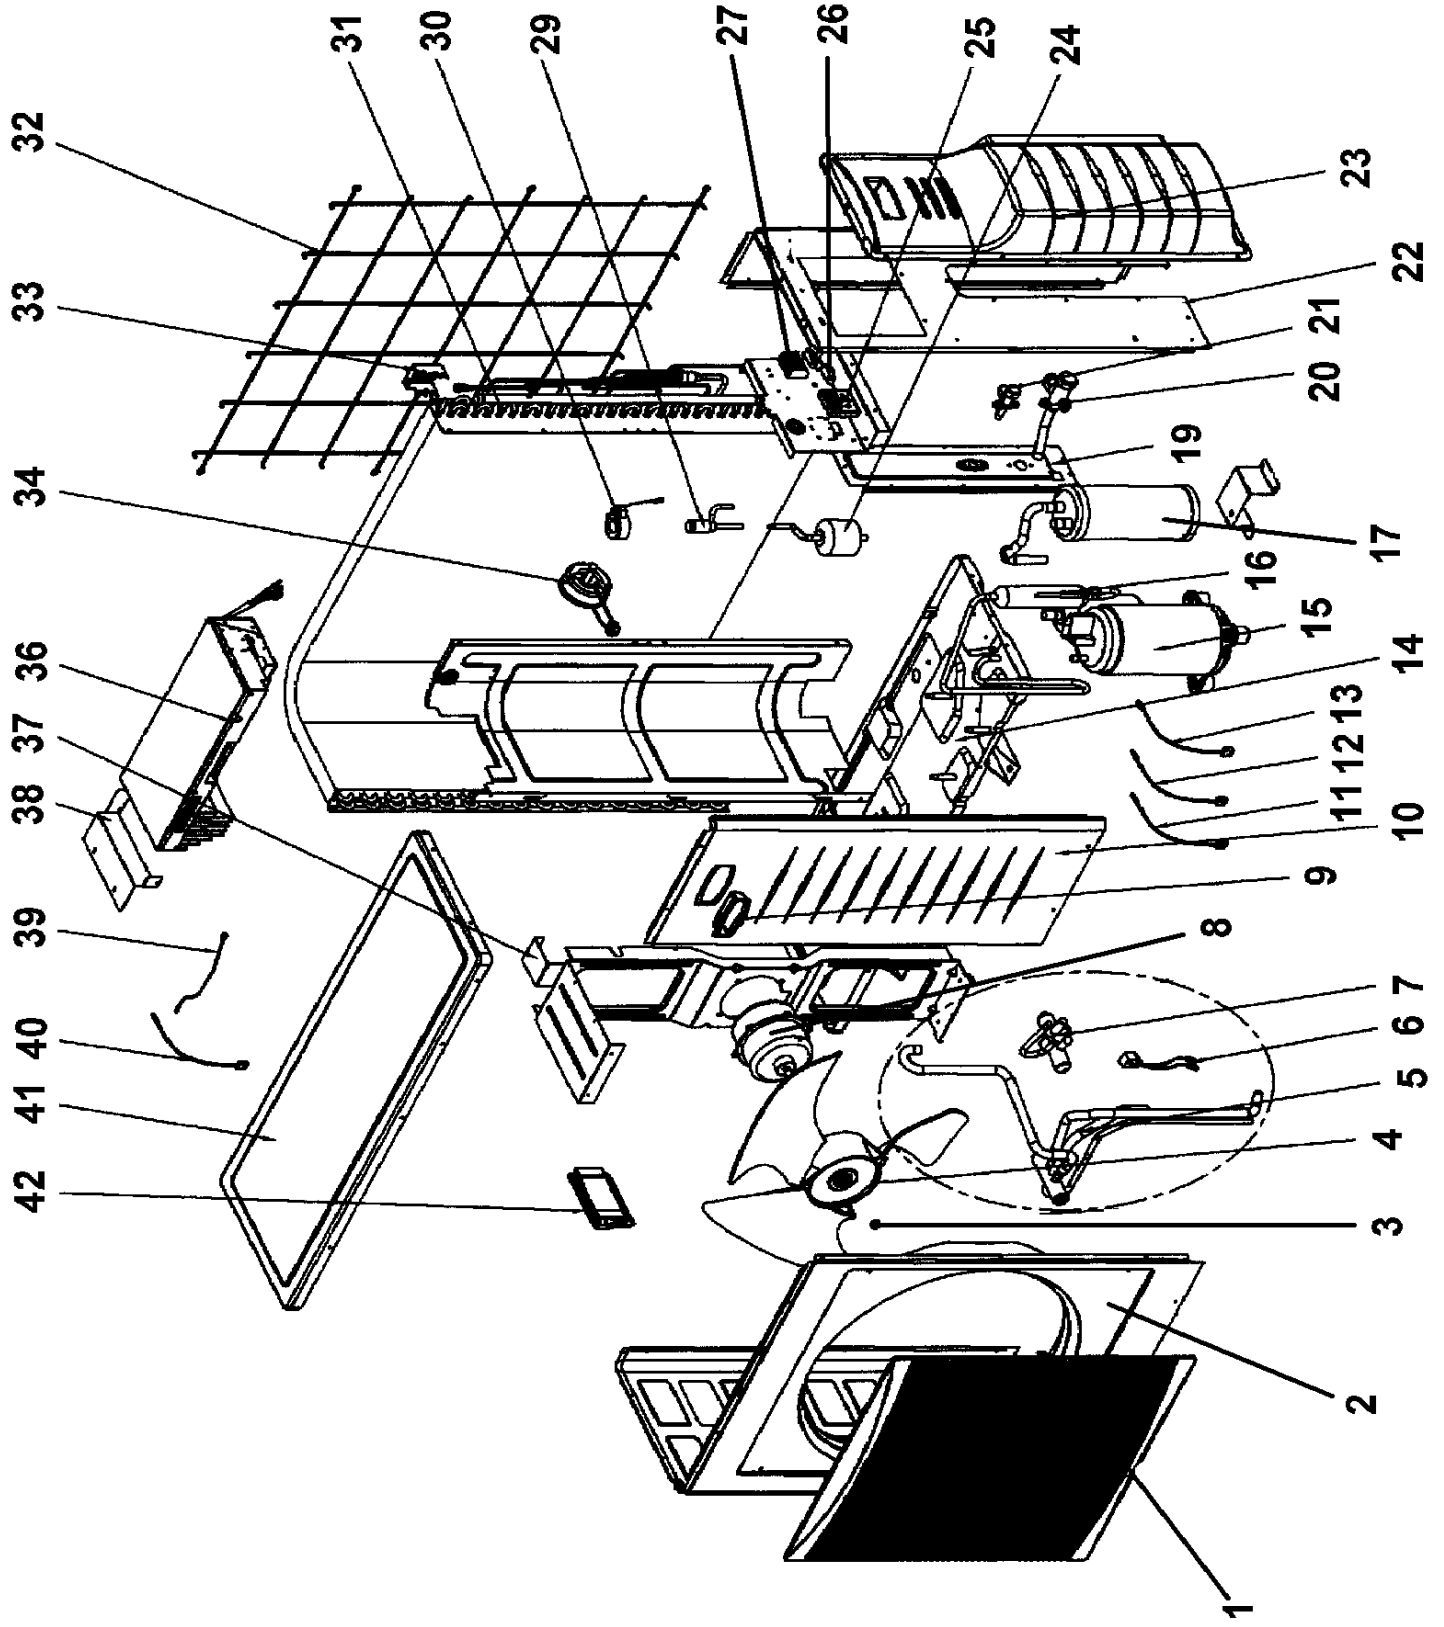

GC 30 RC DCI

Brand :Airwell Model : GC 30 RC DCI / R410

Product Number : 7SP061616

Internal number : 4360

Version : Heat pump 230/1/50

Spare parts list used

Loc	Spare parts code	Replaced by	Qty	Description	Observation
27	467420003		1	7 poles terminal block	
32	453175500		1	Back grille	
14	452809900		1	Bottom assy	
26	204107		1	Cable clamp	
34	453256000		1	Choke assy	
30	4526216		1	Coil 12-HR-01A-R	
6	452956700		1	Coil reversing valve	
10	4523653		1	Compressor panel	
11	452966200		1	Compressor probe	
15	452803300		1	Compressor TNB220F	
31	462300002		1	Condenser	
13	452677601		1	Condenser probe	
25	467300005		1	Display assembly	
.	4517341		1	Drain plug	For bottom assy
24	4518950		1	Dryer filter BFK-053S	
39	4526968		1	Earthing wire with magnetic ring	
29	4526215		1	Electronic valve	
8	466130001		1	Fan motor 70W(SIC-71FW-F170-1)	
1	465100000		1	Front grill	
2	4523652		1	Front LH panel	
20	4526513		1	Gas valve	
42	4522600		1	Left handle	
21	4526514		1	Liquid valve	
17	452783200		1	Liquid-gas separator	
37	452888500		1	Motor support	
3	4523758		1	Nut M8	
16	452783600		1	Oil separator cylinder	
40	4526774		1	Outdoor air probe	
33	453083800		1	Outdoor air probe support	
38	464250004		1	Outdoor controler support	
36	453170000		1	Outdoor controler(or deicing module)	
4	452960400		1	Propeller	
7	4526522		1	Reversing valve	
5	461600002		1	Reversing valve+ tubing assy