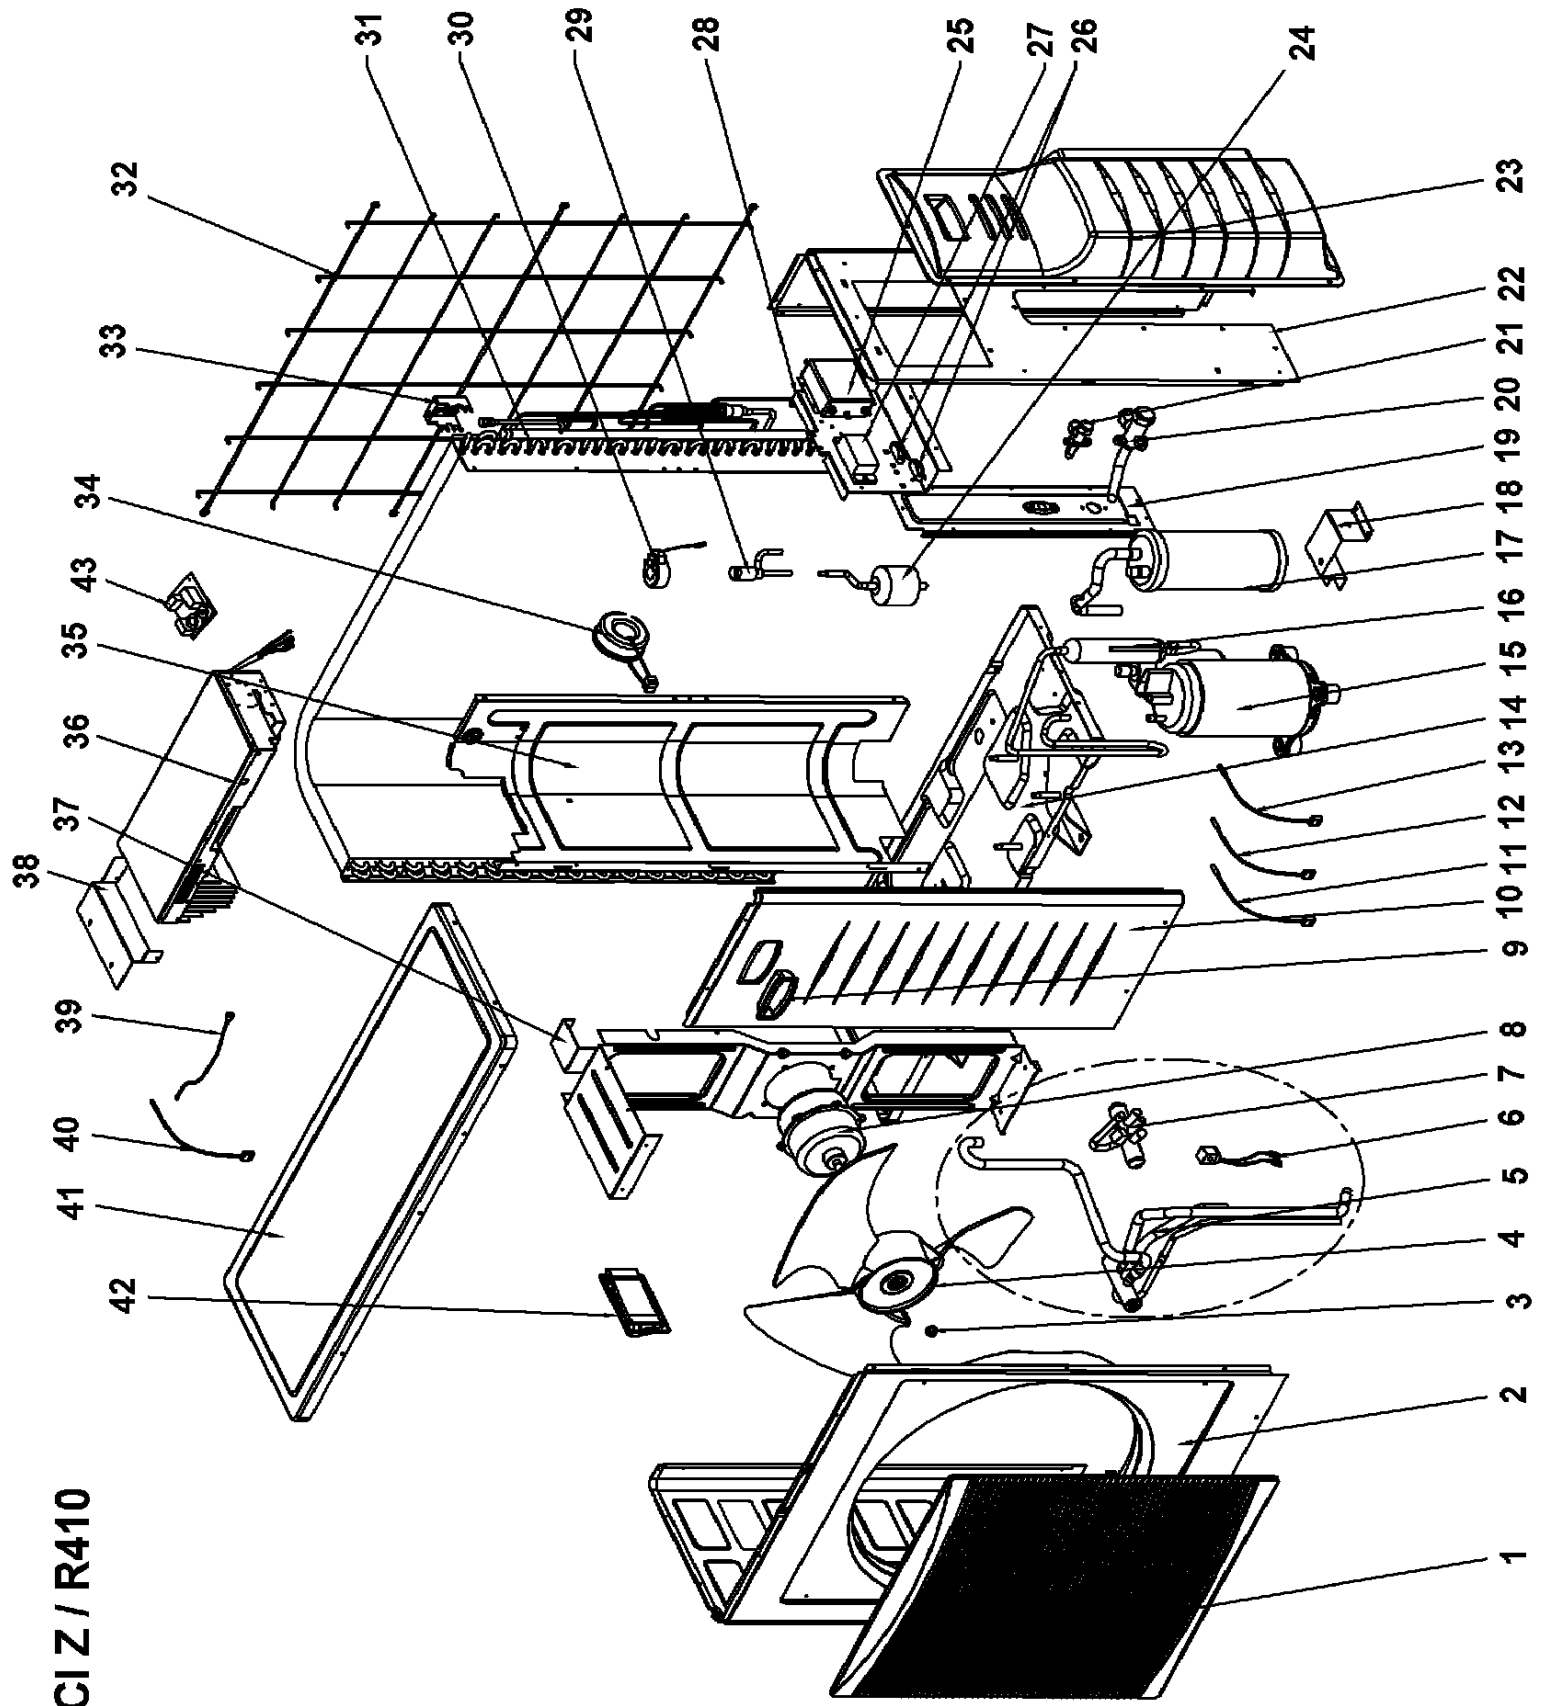

GC 24 DCI Z / R410

Brand :Airwell Model : GC 24 DCI Z / R410

Product Number : 7SP061677

Internal number : 4629

Version : Heat pump 230/1/50

Spare parts list used

Loc	Spare parts code	Replaced by	Qty	Description	Observation
27	467420003		1	7 poles terminal block	
32	453175500		1	Back grille	
14	452809900		1	Bottom assy	
26	204107		2	Cable clamp	
34	4526396R		1	Chock ass'y 167-021-01	
30	4526216		1	Coil 12-HR-01A-R	
6	4522509		1	Coil reversing valve	
15	460080000R		1	Compressor ass'y Sanyo C-7RVN153H0W	
10	4523653		1	Compressor panel	
31	462300002		1	Condenser	
13	452677601		1	Condenser probe	
24	4518950		1	Dryer filter BFK-053S	
39	452841100		3	Earth wire	
43	467300114R		1	Electronic filter board	
29	4526215		1	Electronic valve	
8	466130002R		1	Fan motor SIC-71FW-F170-3	
1	465100000		1	Front grill	
2	4523652		1	Front LH panel	
20	4526513		1	Gas valve	
42	4522600		1	Left handle	
21	4526514		1	Liquid valve	
17	452783200		1	Liquid-gas separator	
3	4523758		1	Nut M8	
16	452783600		1	Oil separator cylinder	
40	453238900		1	Outdoor air probe	
33	453083800		1	Outdoor air probe support	
36	467300082R		1	Outdoor controller	
4	452960400		1	Propeller	
7	4526522		1	Reversing valve	
5	461600023		1	Reversing valve ass'y	
9	4522601		1	Right handle	
22	4523654		1	Right side panel	
12	452956500		1	Suction thermistor	
11	4526775		1	Thermistor compressor	

Brand :Airwell Model : GC 24 DCI Z / R410

Product Number : 7SP061677

Internal number : 4629

Version : Heat pump 230/1/50

Spare parts list used

Loc	Spare parts code	Replaced by	Qty	Description	Observation
41	4523657		1	Top panel	
23	4522602		1	valve cover	
19	4526080		1	Valve support	