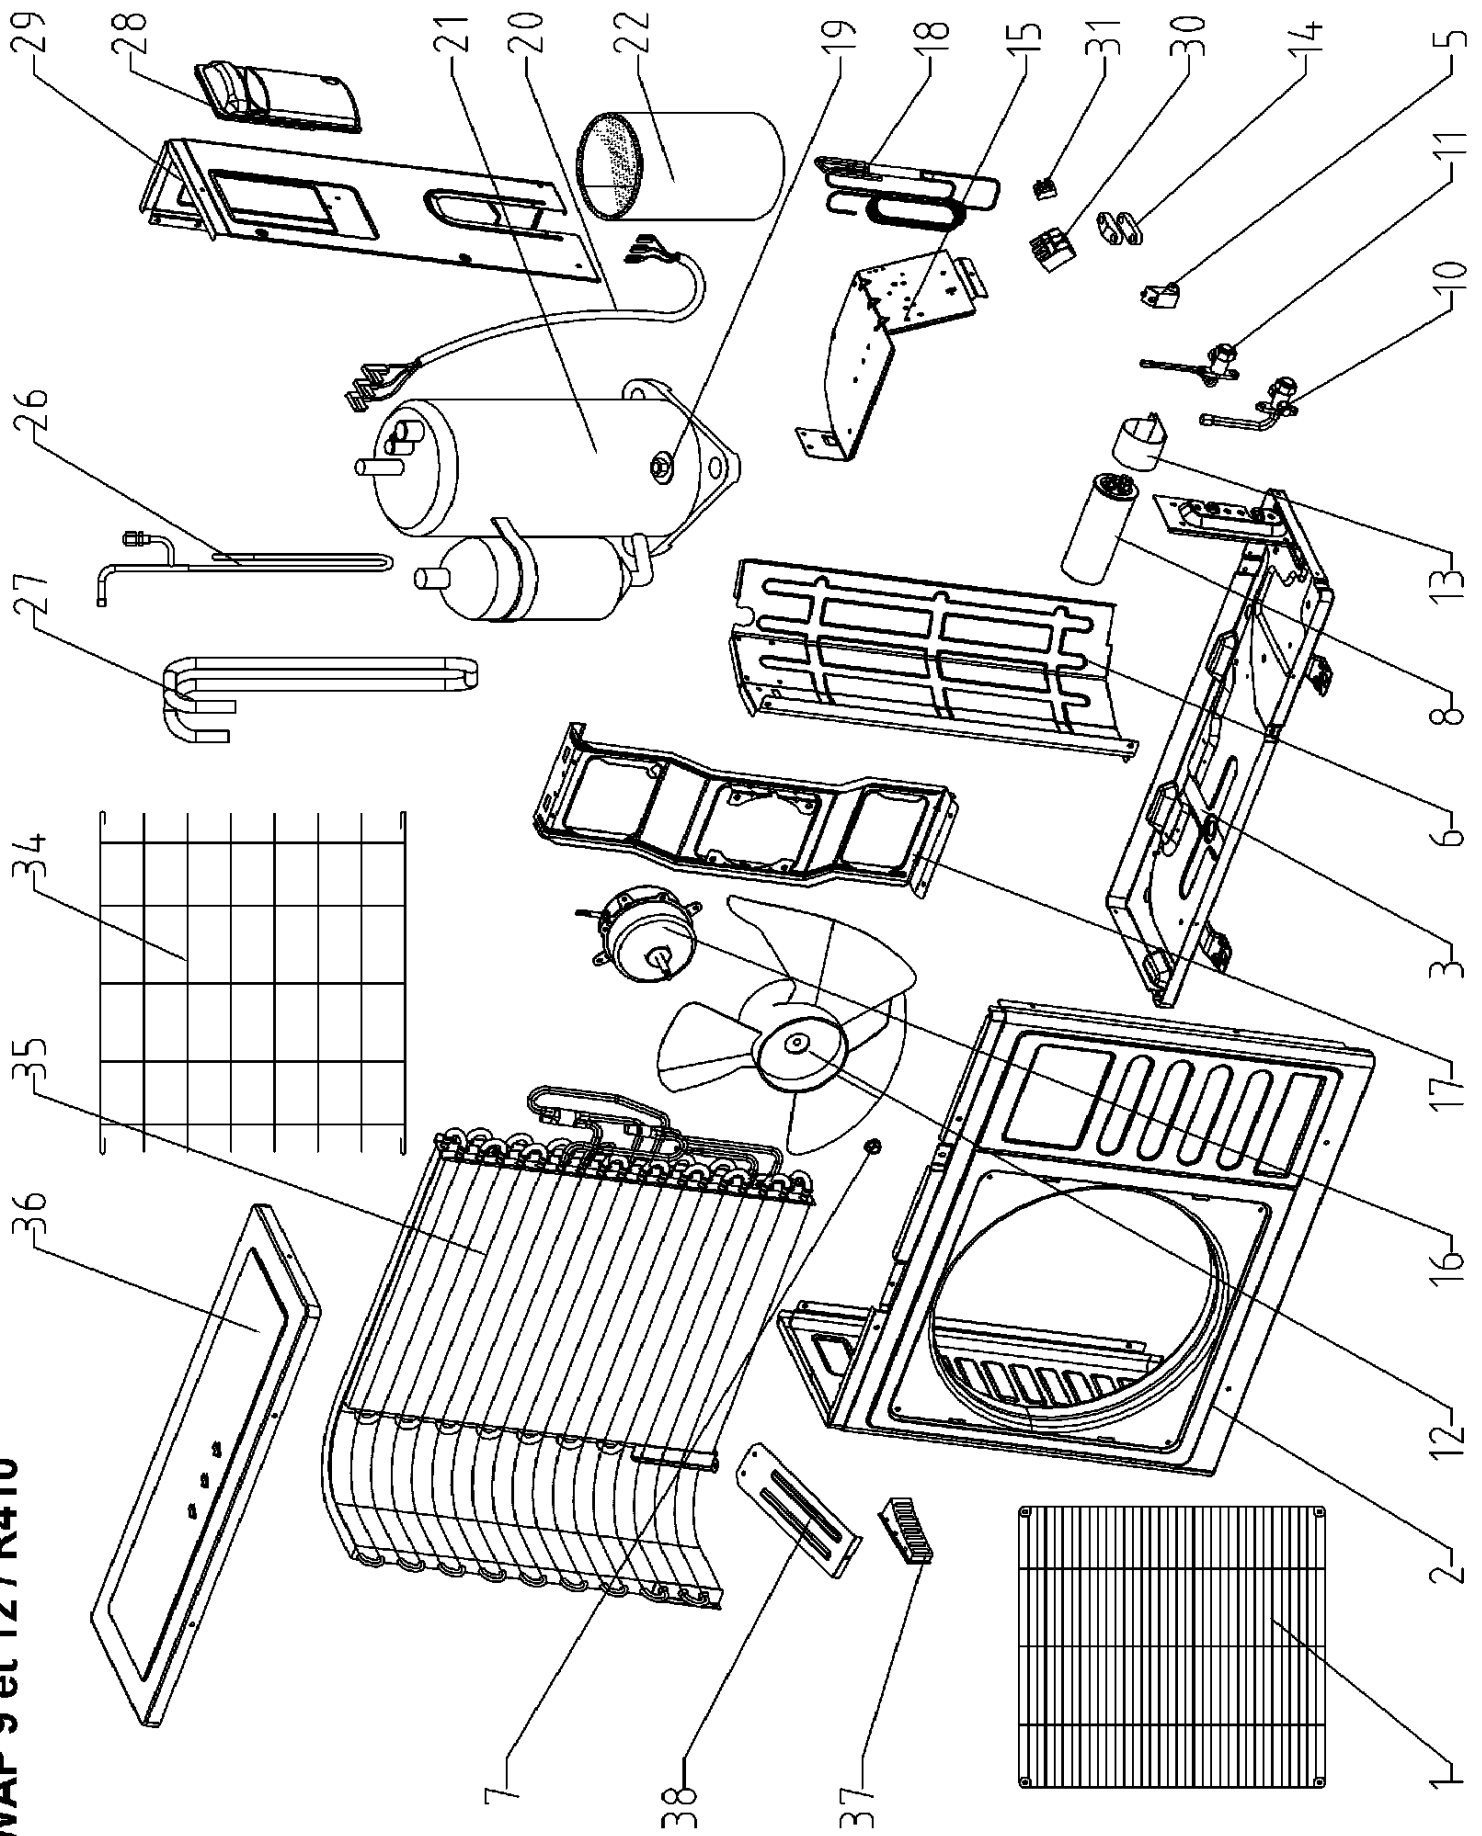

ODU WAP 9 et 12 / R410

Brand :Airwell Model : ODU WAP 9 / R410

Product Number : 7SP061670

Internal number : 4652

Version : Cooling only 230/1/50

Spare parts list used

Loc	Spare parts code	Replaced by	Qty	Description	Observation
3	464600046		1	Bottom assembly	
14	204107		1	Cable clamp	
8	455000503		1	Capacitor	
18	463600026		1	Capillary assembly 2,6x1,4x1200mm	
22	469100003		1	Compressor jacket	
21	460090002R		1	Compressor Sanyo C-1RV107H1C	
20	391498		1	Compressor wiring	
35	462300042		1	Condenser ass'y	
34	464800008		1	Condenser protective grill	
28	4526668		1	Door	
7	4510679		1	Fan fixation nut	
16	466100017R		1	Fan motor 20W (900rpm)	
2	464660013		1	Front panel	
10	461010020		1	Gaz valve 3/8 (R410A)	
1	4526481		1	Grill	
37	436358	371054	1	Handle	
11	461000011		1	Liquid valve 1/4 (R410A)	
5	455000108		1	Motor fan capacitor	
17	453045000		1	Motor support	
38	4526143		1	Motor support attachment	
19	201019		3	Nut M8	
12	4523707		1	Propeller	
29	464630010		1	Right side panel	
30	4514588		1	Terminal (5 bits)	
36	4526675		1	Top panel	