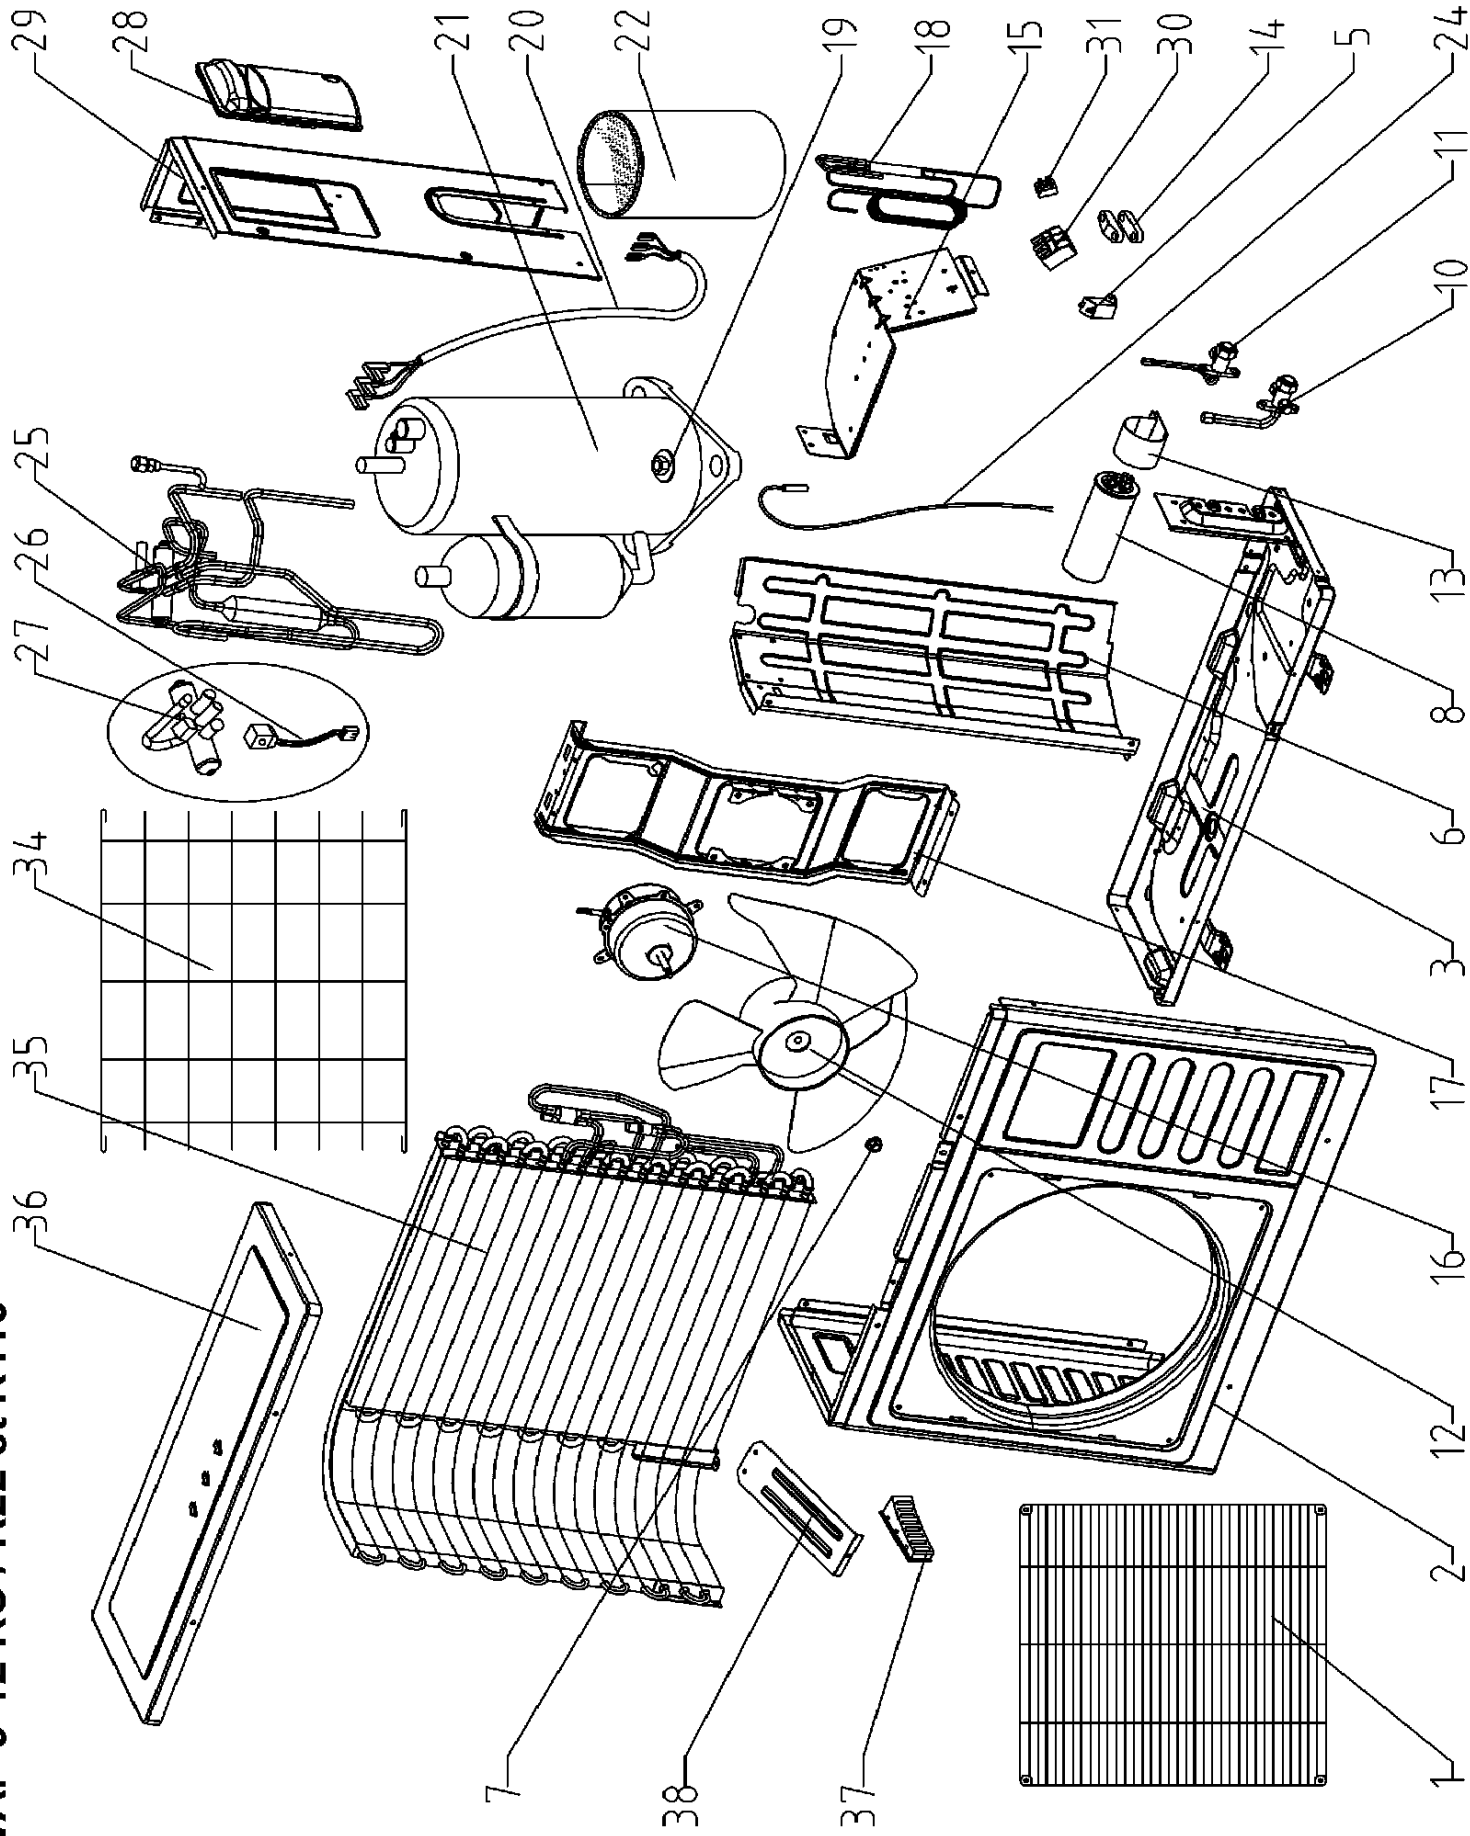

ODU WAP 9-12 RC / R22 et R410

Brand :Airwell Model : ODU WAP 9 RC / R410

Product Number : 7SP061672

Internal number : 4654

Version : Heat pump 230/1/50

Spare parts list used

Loc	Spare parts code	Replaced by	Qty	Description	Observation
24	4516637		1	Battery probe (black)	
3	464600046		1	Bottom assembly	
14	204107		1	Cable clamp	
8	455000503		1	Capacitor	
18	463600026		1	Capillary assembly 2,6x1,4x1200mm	
22	469100003		1	Compressor jacket	
21	460090002R		1	Compressor Sanyo C-1RV107H1C	
20	391498		1	Compressor wiring	
35	462300038		1	Condenser assembly	
34	464800008		1	Condenser protective grill	
28	4526668		1	Door	
7	4510679		1	Fan fixation nut	
16	466100017R		1	Fan motor 20W (900rpm)	
26	4520071		1	Four way valve coil	
2	464660013		1	Front panel	
10	461010020		1	Gaz valve 3/8 (R410A)	
1	4526481		1	Grill	
37	436358	371054	1	Handle	
11	461000011		1	Liquid valve 1/4 (R410A)	
5	455000108		1	Motor fan capacitor	
17	453045000		1	Motor support	
38	4526143		1	Motor support attachment	
19	201019		3	Nut M8	
12	4523707		1	Propeller	
25	461600034		1	Reversing valve + tubing ass'y	
27	4518951		1	Reversing valve SHF-4H	
29	464630010		1	Right side panel	
31	236179		1	Terminal (2 bits)	
30	4514588		1	Terminal (5 bits)	
36	4526675		1	Top panel