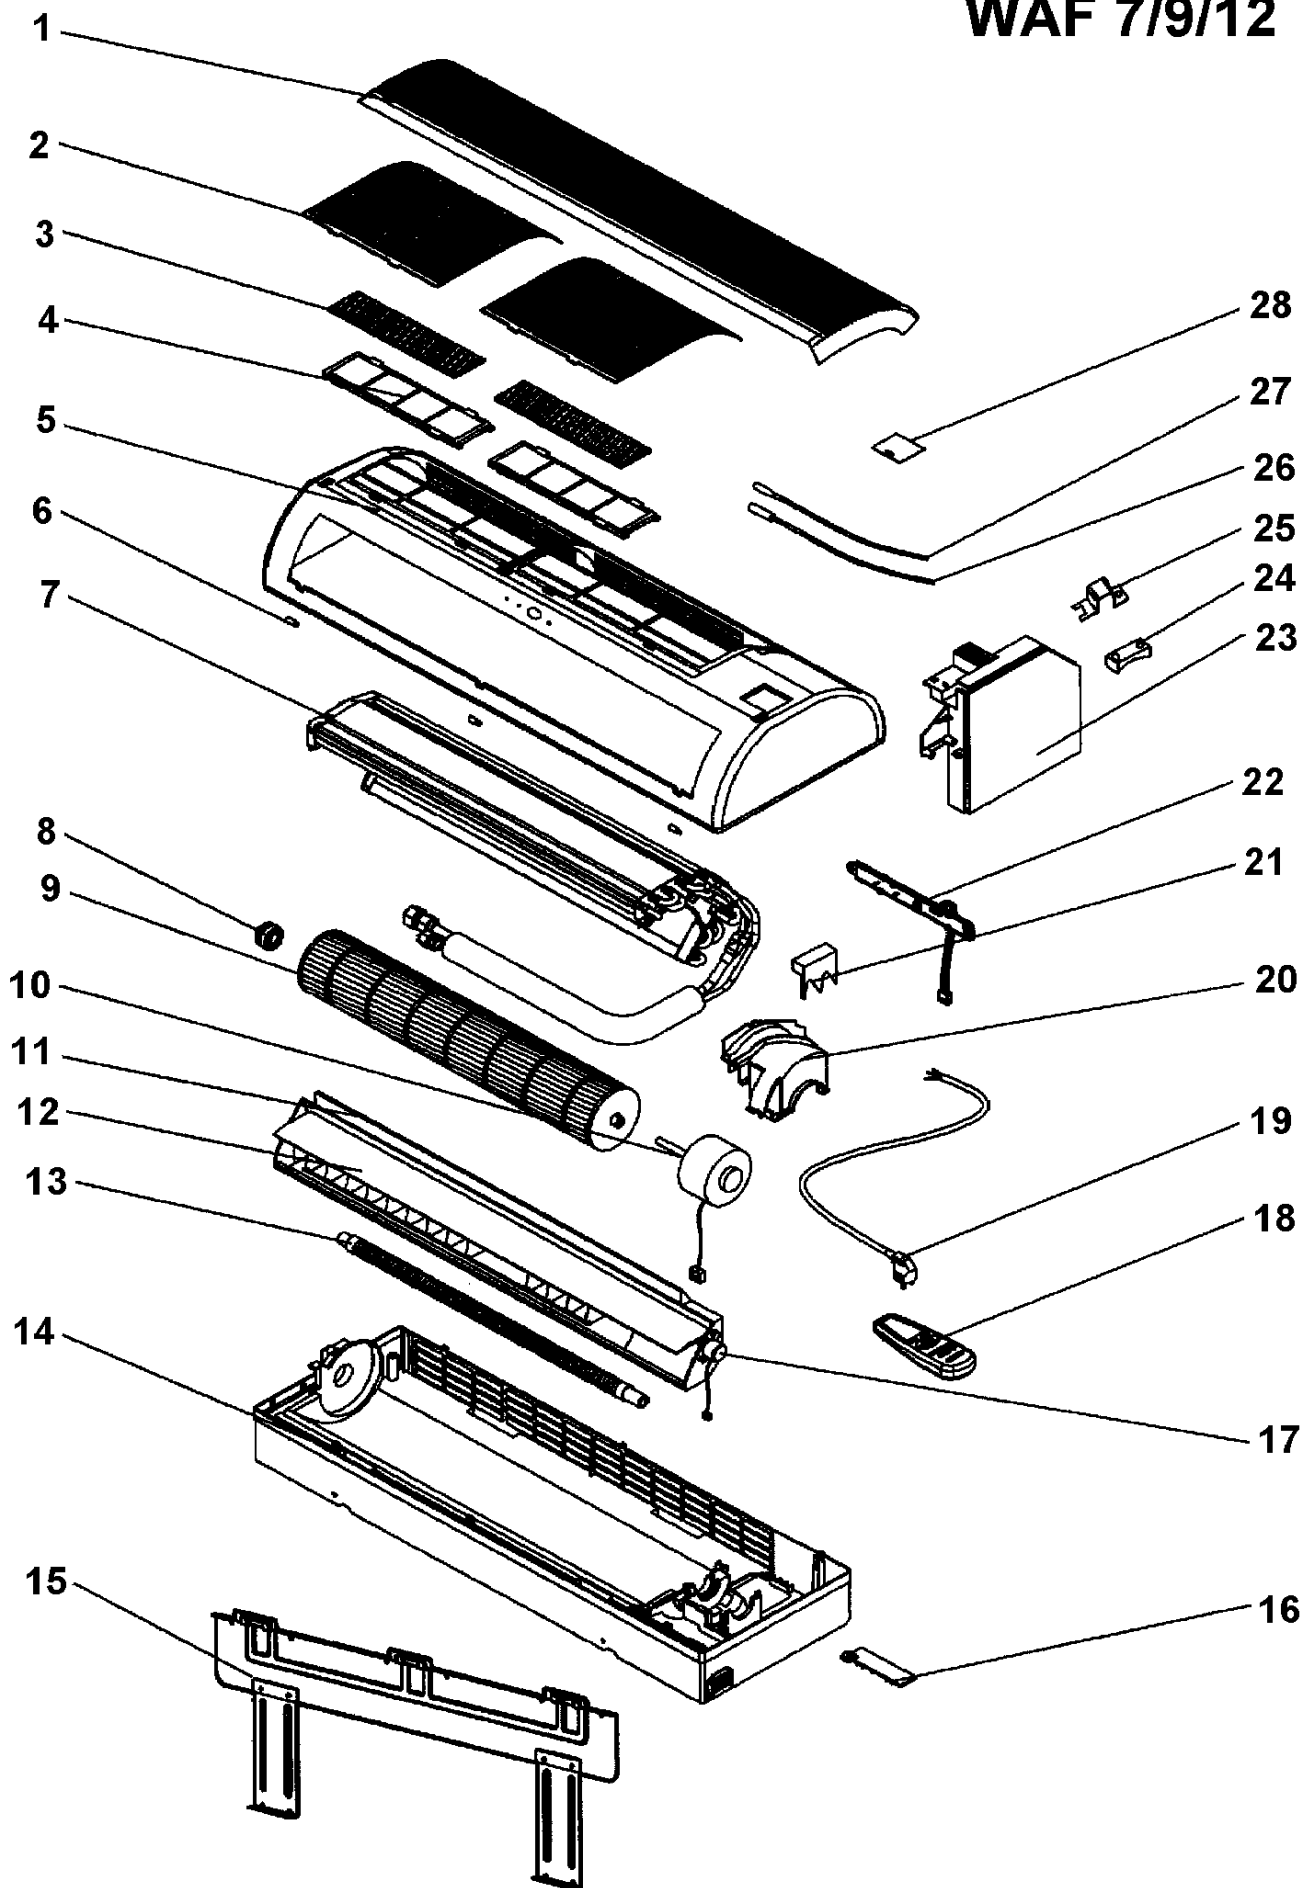

WAF 7/9/12

Marque :Airwell Modèle : WAF 9

Code Produit : 7SP022306

Numéro interne : 4354

Version : Reversible 230/1/50

Liste des pièces de cet appareil

Rep	Code pièce	Remplacée par	Qté	Désignation	Observation
25	436525		1	Attache cable	
23	452778300R		1	Boitier électronique	
20	4525998		1	Bride moteur ventil	
19	4526133		1	Cable d' alimentation	
28	453027000		1	Cache bornier	
6	4525987		3	Cache-vis	
5	452700501		1	Cadre de façade	
16	4526000		1	Collier tubes	
11	452784400		1	Ens. diffuseur d'air	
7	453070700		1	Ens. évaporateur	
8	4523526		1	Ens. palier	
22	467300003R		1	Ens. visuel (display)	
2	4525989		2	Filtre	
3	4523901		2	Filtre (charbon actif/électrostatic)	
14	4526659		1	Fond	
1	4525979		1	Grille	
17	4523507		1	Moteur déflecteurs	
10	4527112	4527112R	1	Moteur ventil	
24	4525988		1	Serre-cable	
27	4519813		1	Sonde ambiance (lg 320mm)	
26	438082	231219	1	Sonde batterie lg 320mm (noire)	
4	4525990		2	Support filtre (charbon actif/électrostatique)	
15	453027400		1	Support mural	
21	4516263		1	Support sonde évaporateur	
.	4518129		1	Support télécde RC-5 (noir)	
18	412040	A épuiser ensuite 412	1	Télécde RC5-RC (975-630-00)	
13	4523693		1	Tube évacuation condensats	
9	453264200		1	Turbine	
12	4525991		1	Volet