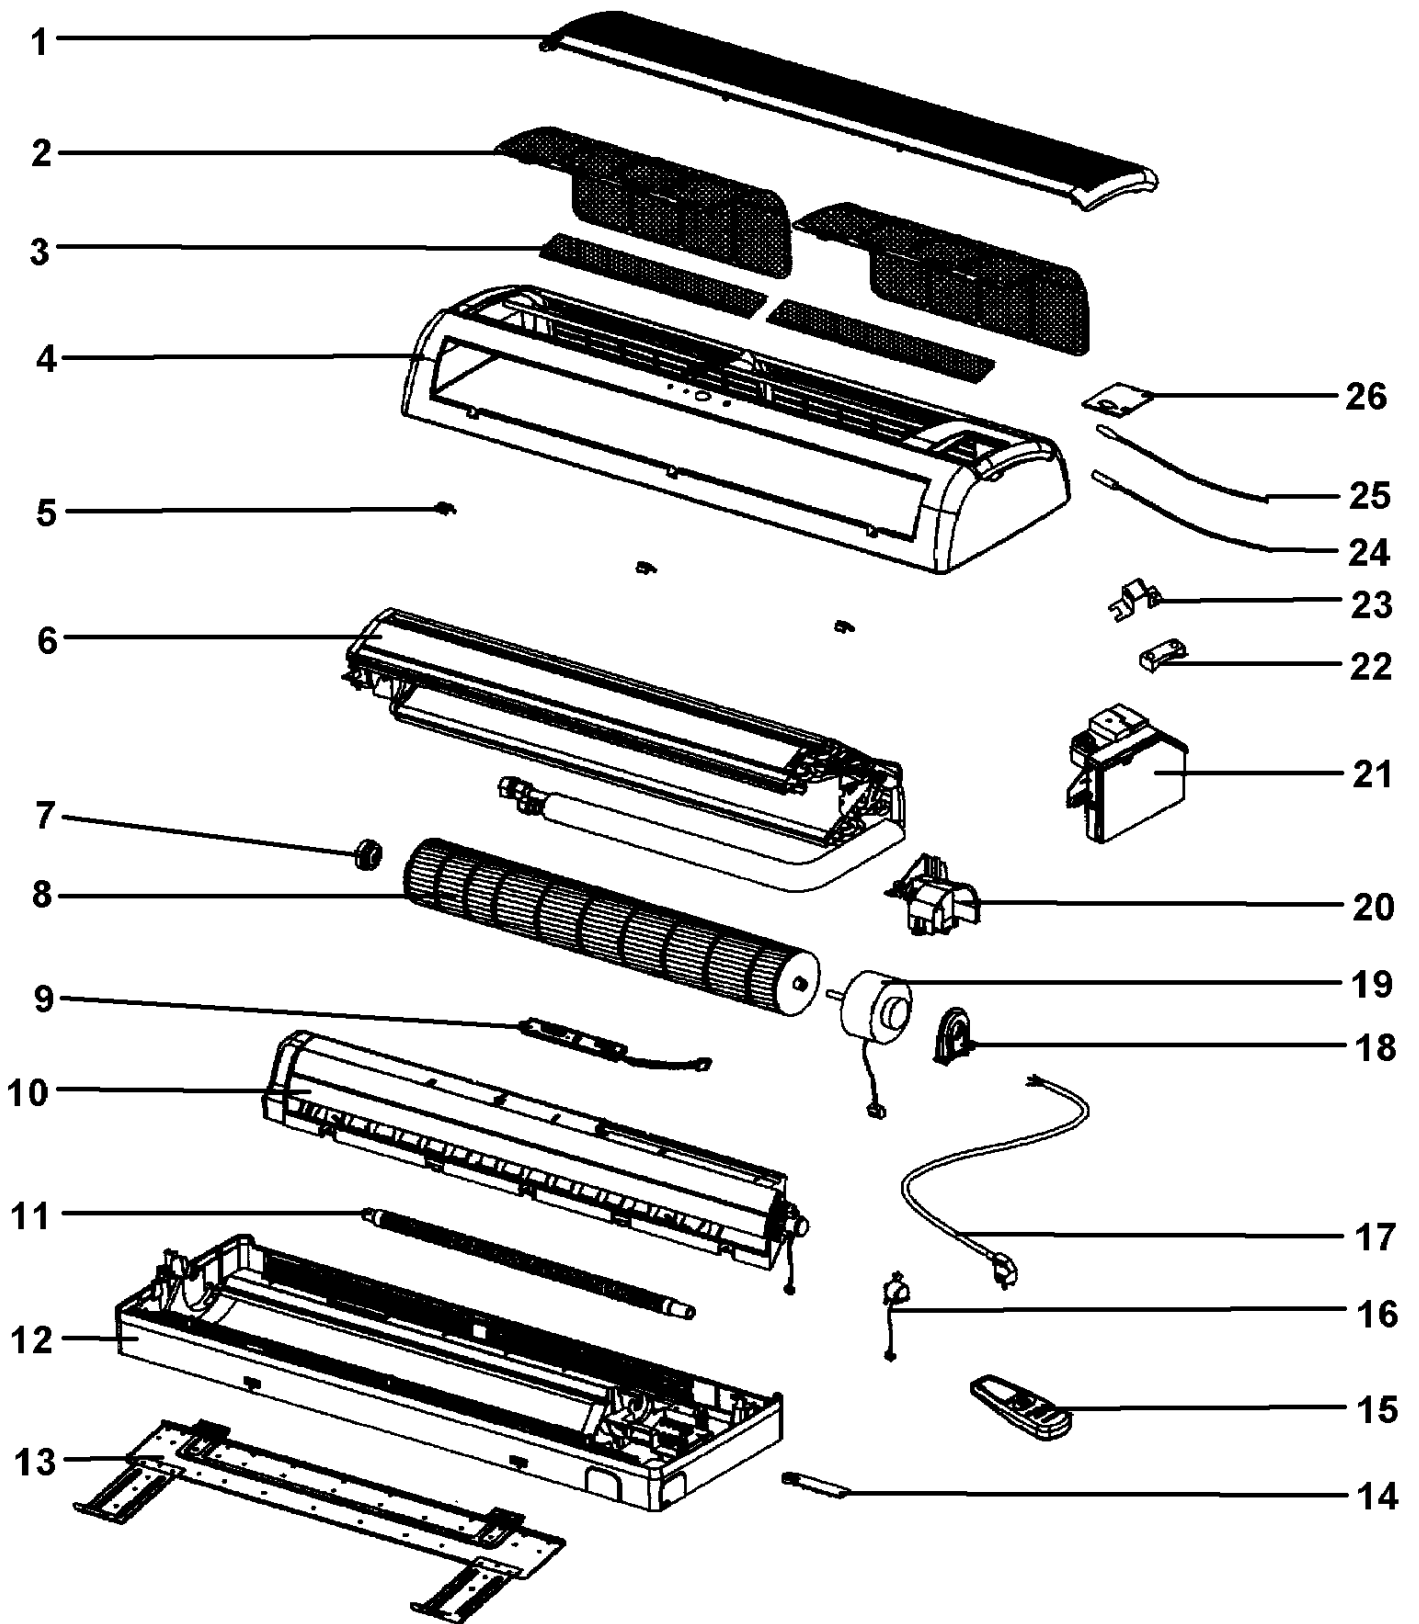

ST RELAX 18

Brand :Airwell Model : ST RELAX 18

Product Number : 7SP022303

Internal number : 4456

Version : Cooling only 230/1/50

Spare parts list used

Loc	Spare parts code	Replaced by	Qty	Description	Observation
10	453101600		1	Air diffuser assembly	
2	453080800		2	Air filter	
24	438082	231219	1	Battery probe length 320mm (black)	
7	4518662		1	Bearing assembly	
12	453101400		1	Bottom	
23	436525		1	Cable attachment	
22	4525988		1	Cable clamp	
11	4518664		1	Condensate drain pipe	
9	453102000R		1	Display assembly	
21	467300010		1	Electronic unit	
6	453102200		1	Evaporator assy	
19	453102100R		1	Fan motor 18W	
20	452918800		1	Fan motor support	
4	453101700		1	Front frame	
18	4518651		1	Motor flange	
14	4526000		1	Pipes clamp	
17	452766401R		1	Power cable (lg:2m)	
15	412040R		1	Remote ctrl RC5-RC 975-630-00	
25	4519813		1	Room temperature probe (lg 320mmm)	
5	453081000		3	Screw cover	
16	4523507		1	Step motor	
1	453080700		1	Suction grill	
26	453027000		1	Terminal cover	
8	453082400		1	Turbine	
13	453081900		1	Wall support