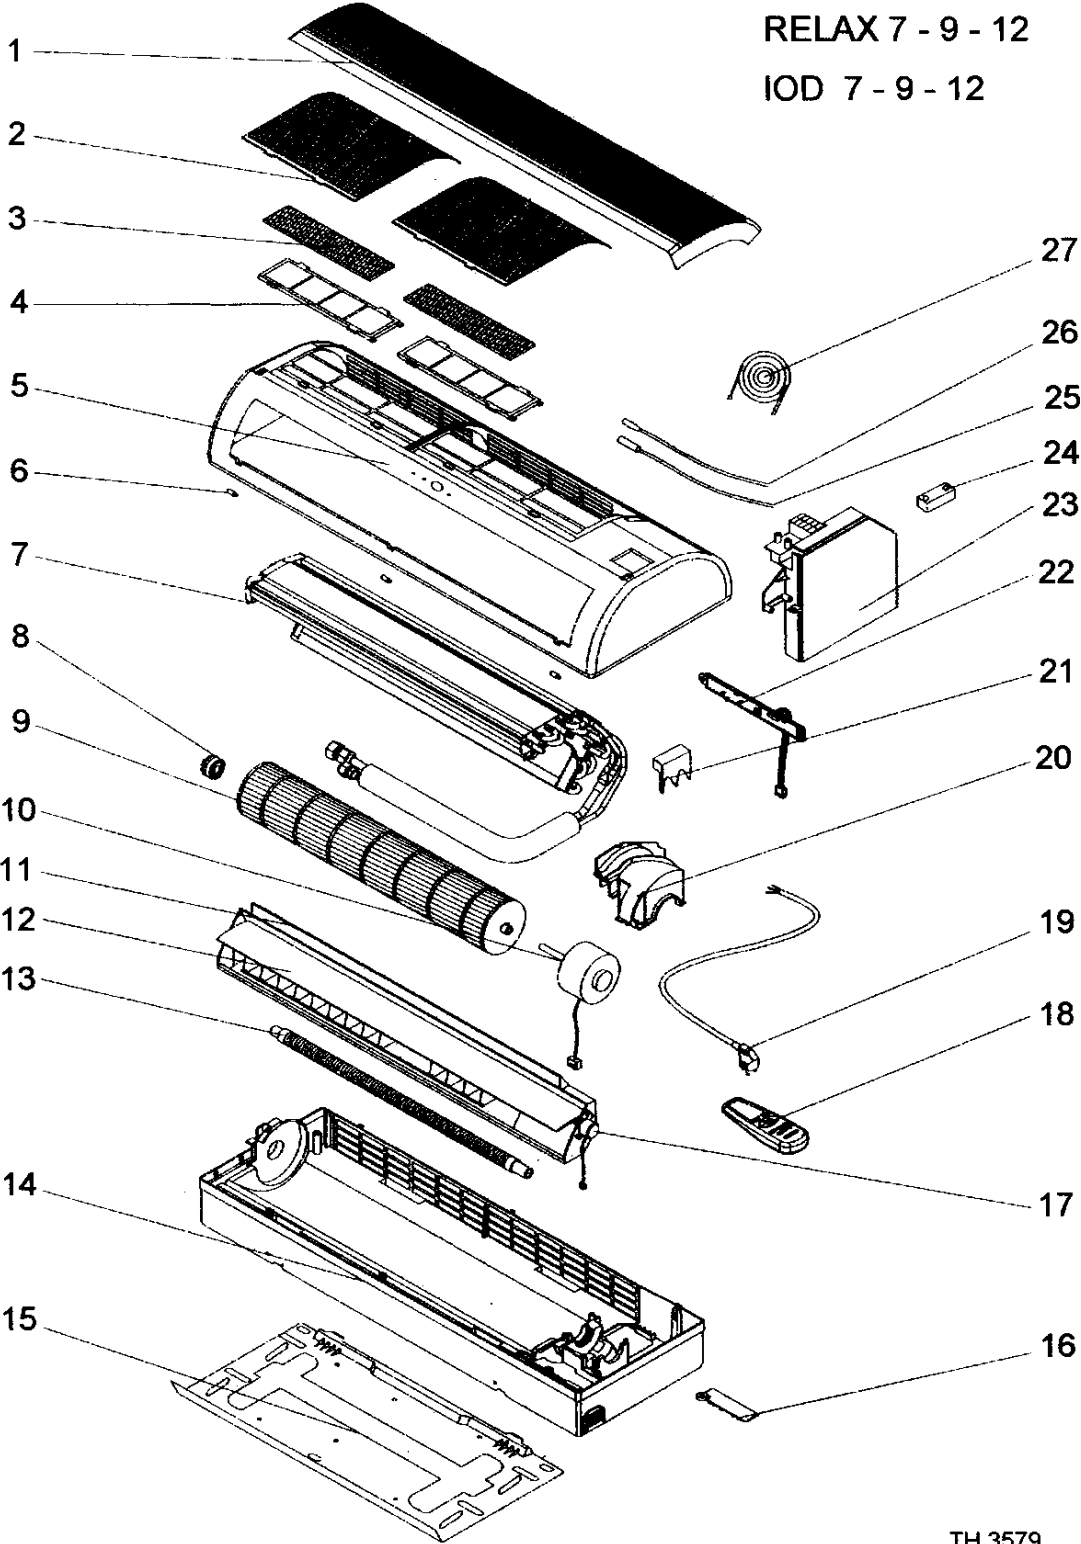

RELAX 7 - 9 - 12

IOD 7 - 9 - 12

**Brand :Airwell Model : ST RELAX 7**

Product Number : 7SP022178

Internal number : 3585

Version : Cooling only 230/1/50

**Spare parts list used**

Loc	Spare parts code	Replaced by	Qty	Description	Observation
11	452784400		1	Air diffuser assembly	
25	231219		1	Battery probe length 320mm (black)	
8	4523526		1	Bearing assembly	
14	4526659		1	Bottom	
13	4523693		1	Condensate drain pipe	
27	4520416		1	Defrost cable	
22	4526661		1	Display 936-001-01	
23	4526959		1	Electronic unit assembly DST-5 93	
7	4523860		1	Evaporator	
21	4516263		1	Evaporator probe support	
10	4523505		1	Fan motor	
2	4525989		2	Filter	
3	4523901		2	Filter (active charcoal/electrostatic)	
4	4525990		2	Filter frame (active charcoal/electrostatic)	
12	4525991		1	Flap	
5	452700501		1	Front panel	
1	4527484		1	Grill	
20	4525998		1	Motor cover	
16	4526000		1	Pipes clamp	
19	4526134		1	Power cable	
.	4518129		1	RC-5 remote controller support (black)	
18	4524248		1	Remote controller RC-5RC (Export)	
26	4519813		1	Room temperature probe (lg 320mmm)	
6	4525987		3	Screw cover	
17	4523507		1	Step motor	
9	4523523		1	Turbine	
15	4526150		1	Wall support	
24	4526662		1	Wire cable	