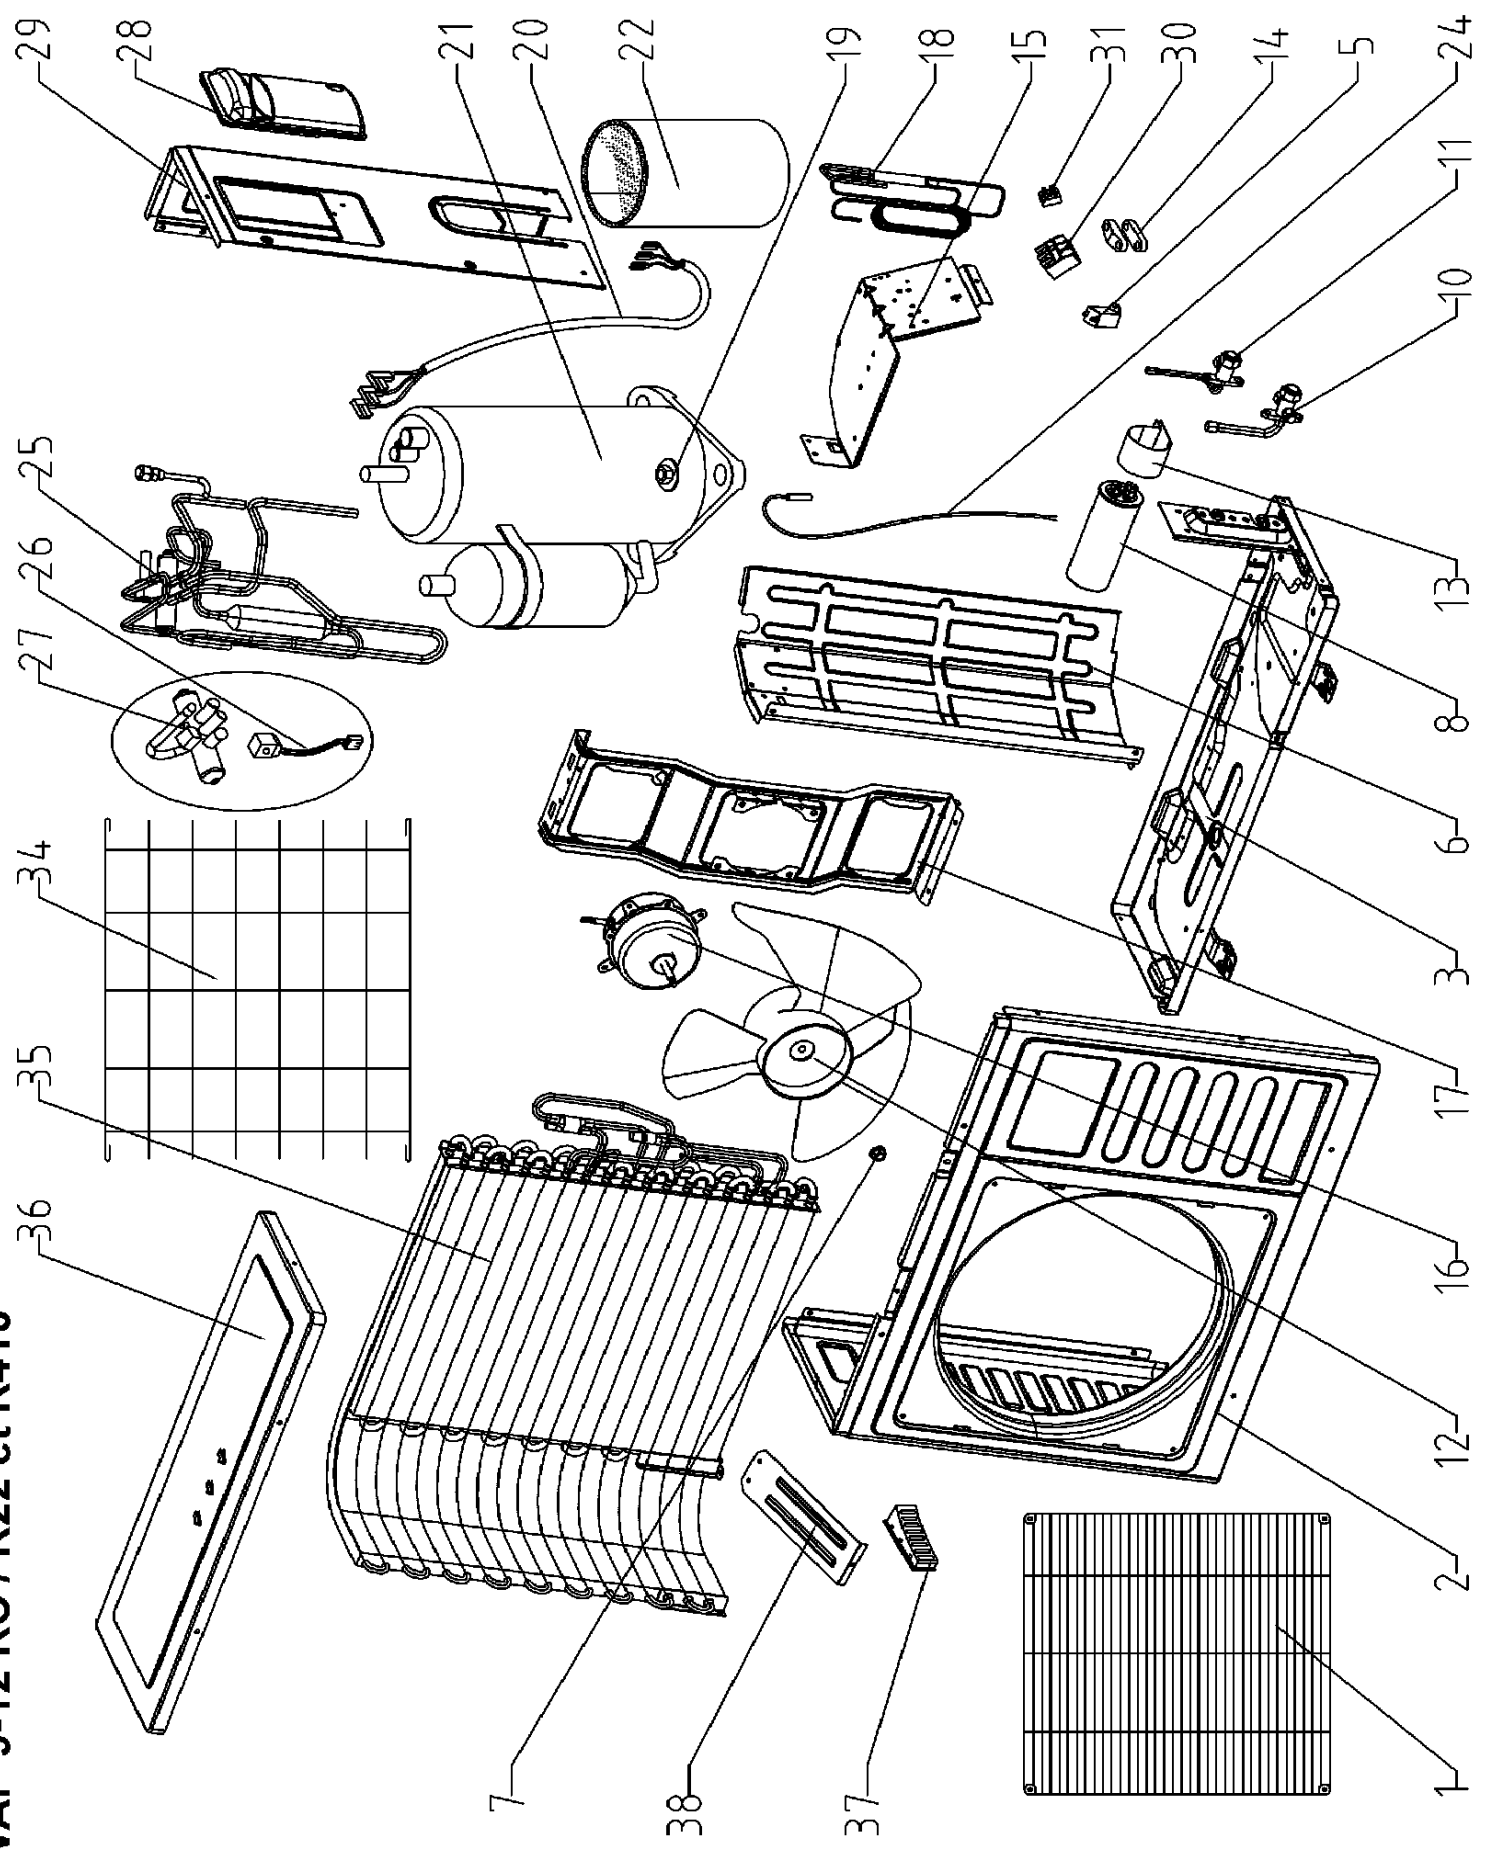

**ODU WAP 9-12 RC / R22 et R410**

**Brand :Airwell Model : ODU WAP 9 RC / R22**

Product Number : 7SP061678

Internal number : 4656

Version : Heat pump 230/1/50

**Spare parts list used**

Loc	Spare parts code	Replaced by	Qty	Description	Observation
24	4516637		1	Battery probe (black)	
3	464600056		1	Bottom assembly	
14	204107		1	Cable clamp	
8	455000401		1	Capacitor 30uF	
18	4523913		1	Capillary assembly	
26	4514005		1	Coil reversing valve	
21	452982000		1	Compressor assembly	
22	469100003		1	Compressor jacket	
20	4524278		1	Compressor wiring	
35	4526651		1	Condenser	
34	464800008		1	Condenser protective grill	
28	4526668		1	Door	
7	4510679		1	Fan fixation nut	
16	466100017R		1	Fan motor 20W (900rpm)	
2	464660013		1	Front panel	
10	4523587		1	Gas valve	
1	4526481		1	Grill	
37	436358	371054	1	Handle	
11	4523533		1	Liquid valve	
5	455000108		1	Motor fan capacitor	
17	4526146		1	Motor support	
38	4526143		1	Motor support attachment	
19	201019		3	Nut M8	
12	4523707		1	Propeller	
27	224213	224242	1	Reversing valve Ranco 3/8" V1-306064-2IL + coil	
25	4526875		1	Reversing valve+tubing	
29	4526669		1	Side panel	
31	236179		1	Terminal (2 bits)	
30	4514588		1	Terminal (5 bits)	
36	4526675		1	Top panel	