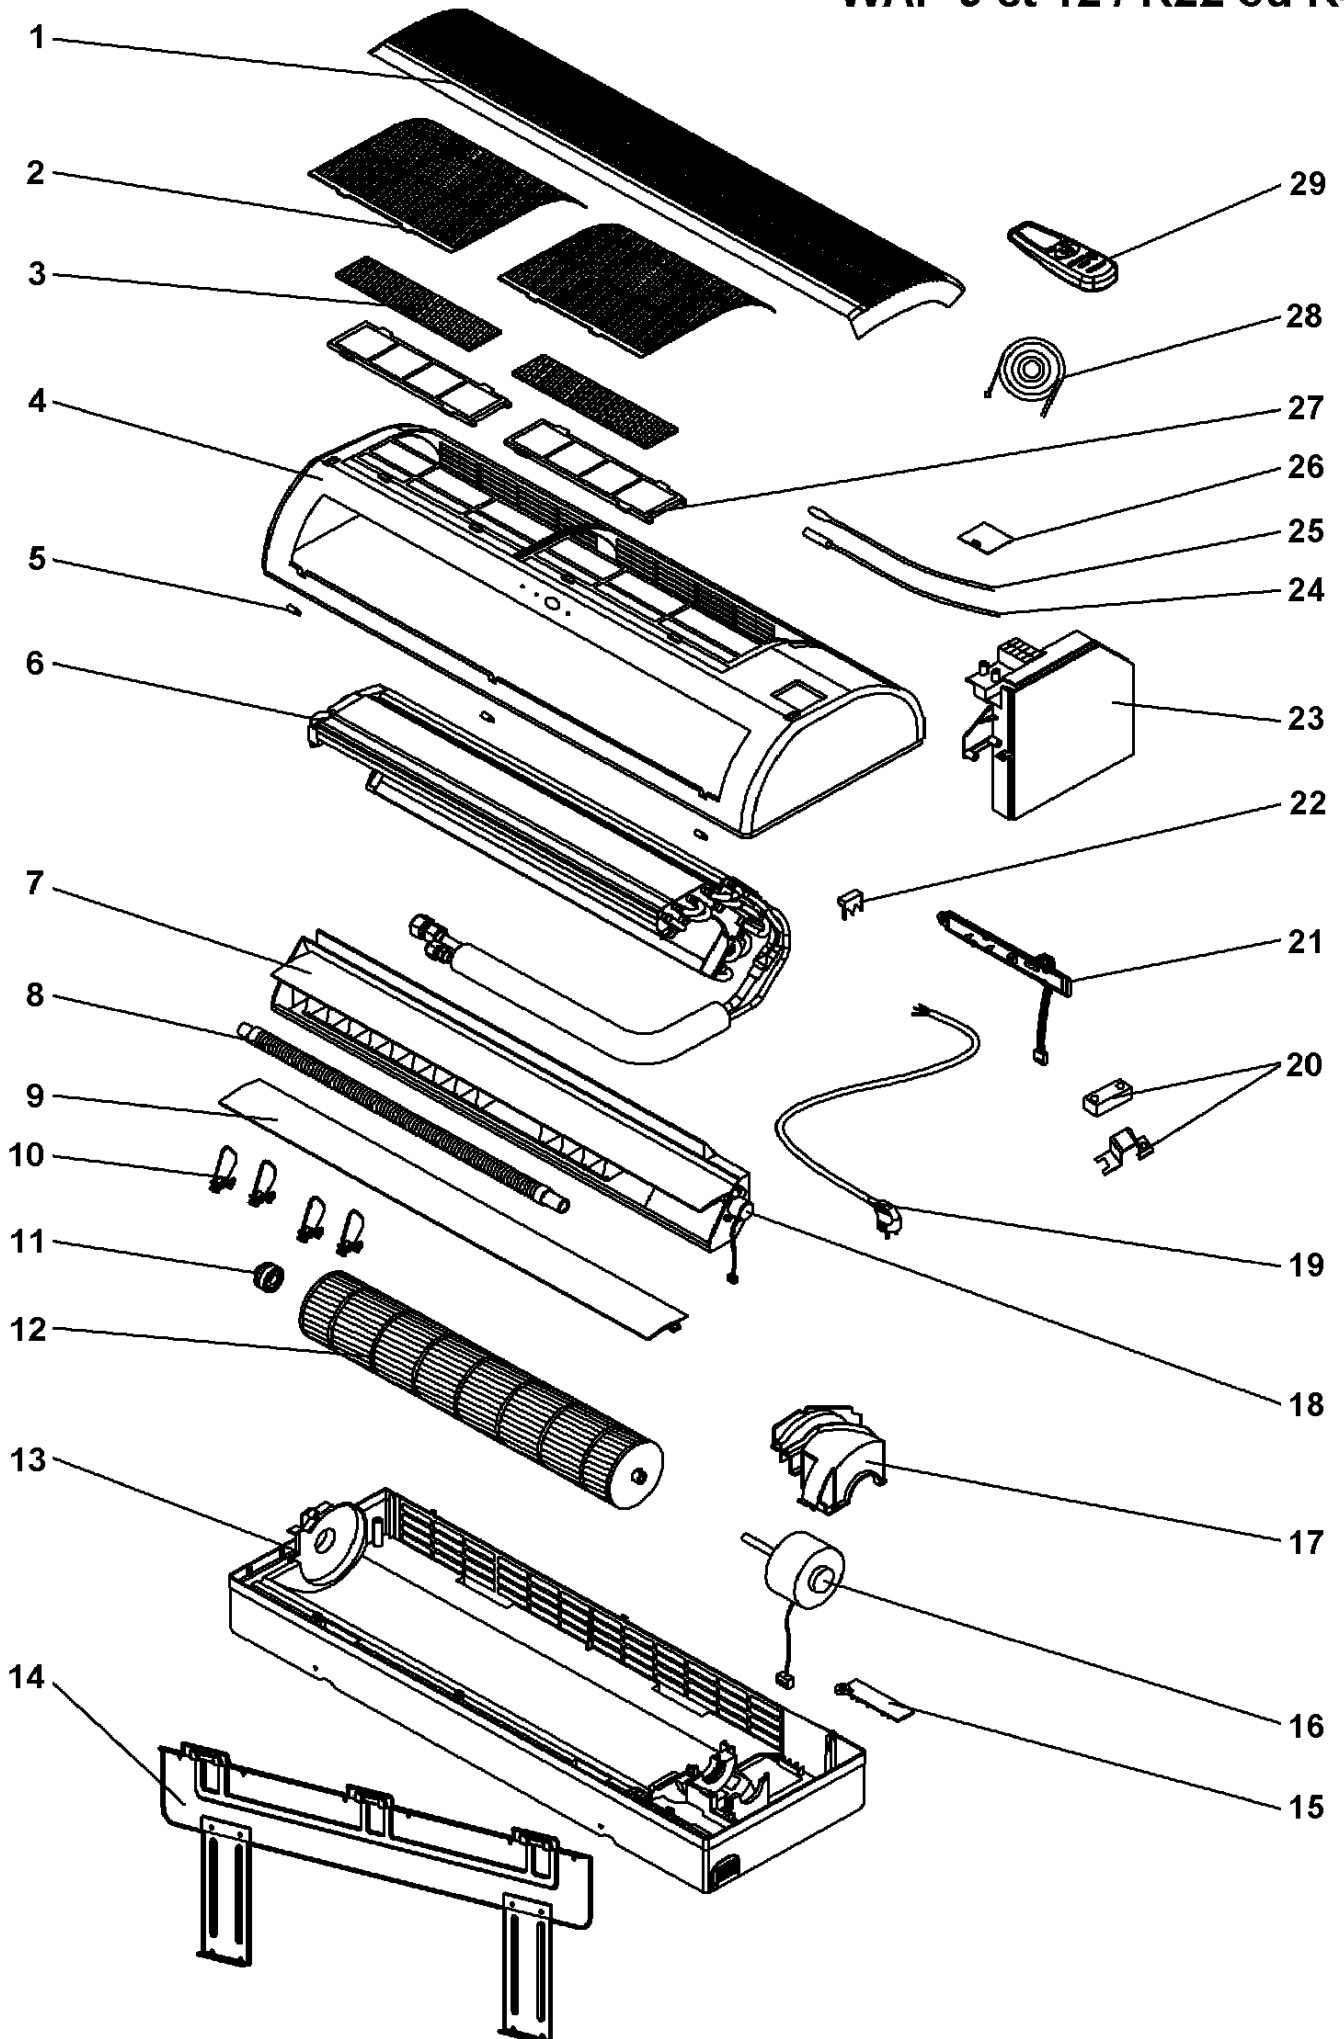

WAP 9 et 12 / R22 ou R410

Brand :Airwell Model : WAP 9 / R22

Product Number : 7SP022733

Internal number : 4649

Version : Heat pump 230/1/50

Spare parts list used

Loc	Spare parts code	Replaced by	Qty	Description	Observation
7	4525982		1	Air diffuser ass'y	
24	438082	231219	1	Battery probe length 320mm (black)	
11	4523526		1	Bearing assembly	
13	4526659		1	Bottom	
20	4525988		1	Cable clamp	
8	4523693		1	Condensate drain pipe	
28	4520416		1	Defrost cable	
21	467300003R		1	Display assy	
23	467300051R		1	Electronic unit	
6	4523860		1	Evaporator	
22	4516263		1	Evaporator probe support	
16	4523534R		1	Fan motor	
2	4525989		2	Filter	
9	4525991		1	Flap	
4	452700501		1	Front panel	
1	4525979		1	Grill	
17	4525998		1	Motor cover	
15	4526000		1	Pipes clamp	
29	412040R		1	Remote ctrl RC5-RC 975-630-00	
25	4519813		1	Room temperature probe (lg 320mmm)	
5	4525987		3	Screw cover	
18	4523507		1	Step motor	
26	453027000		1	Terminal cover	
12	453264200		1	Turbine	
10	4525992		8	Vertical deflector A	
10	4525993		2	Vertical deflector B	
14	464220008		1	Wall support	