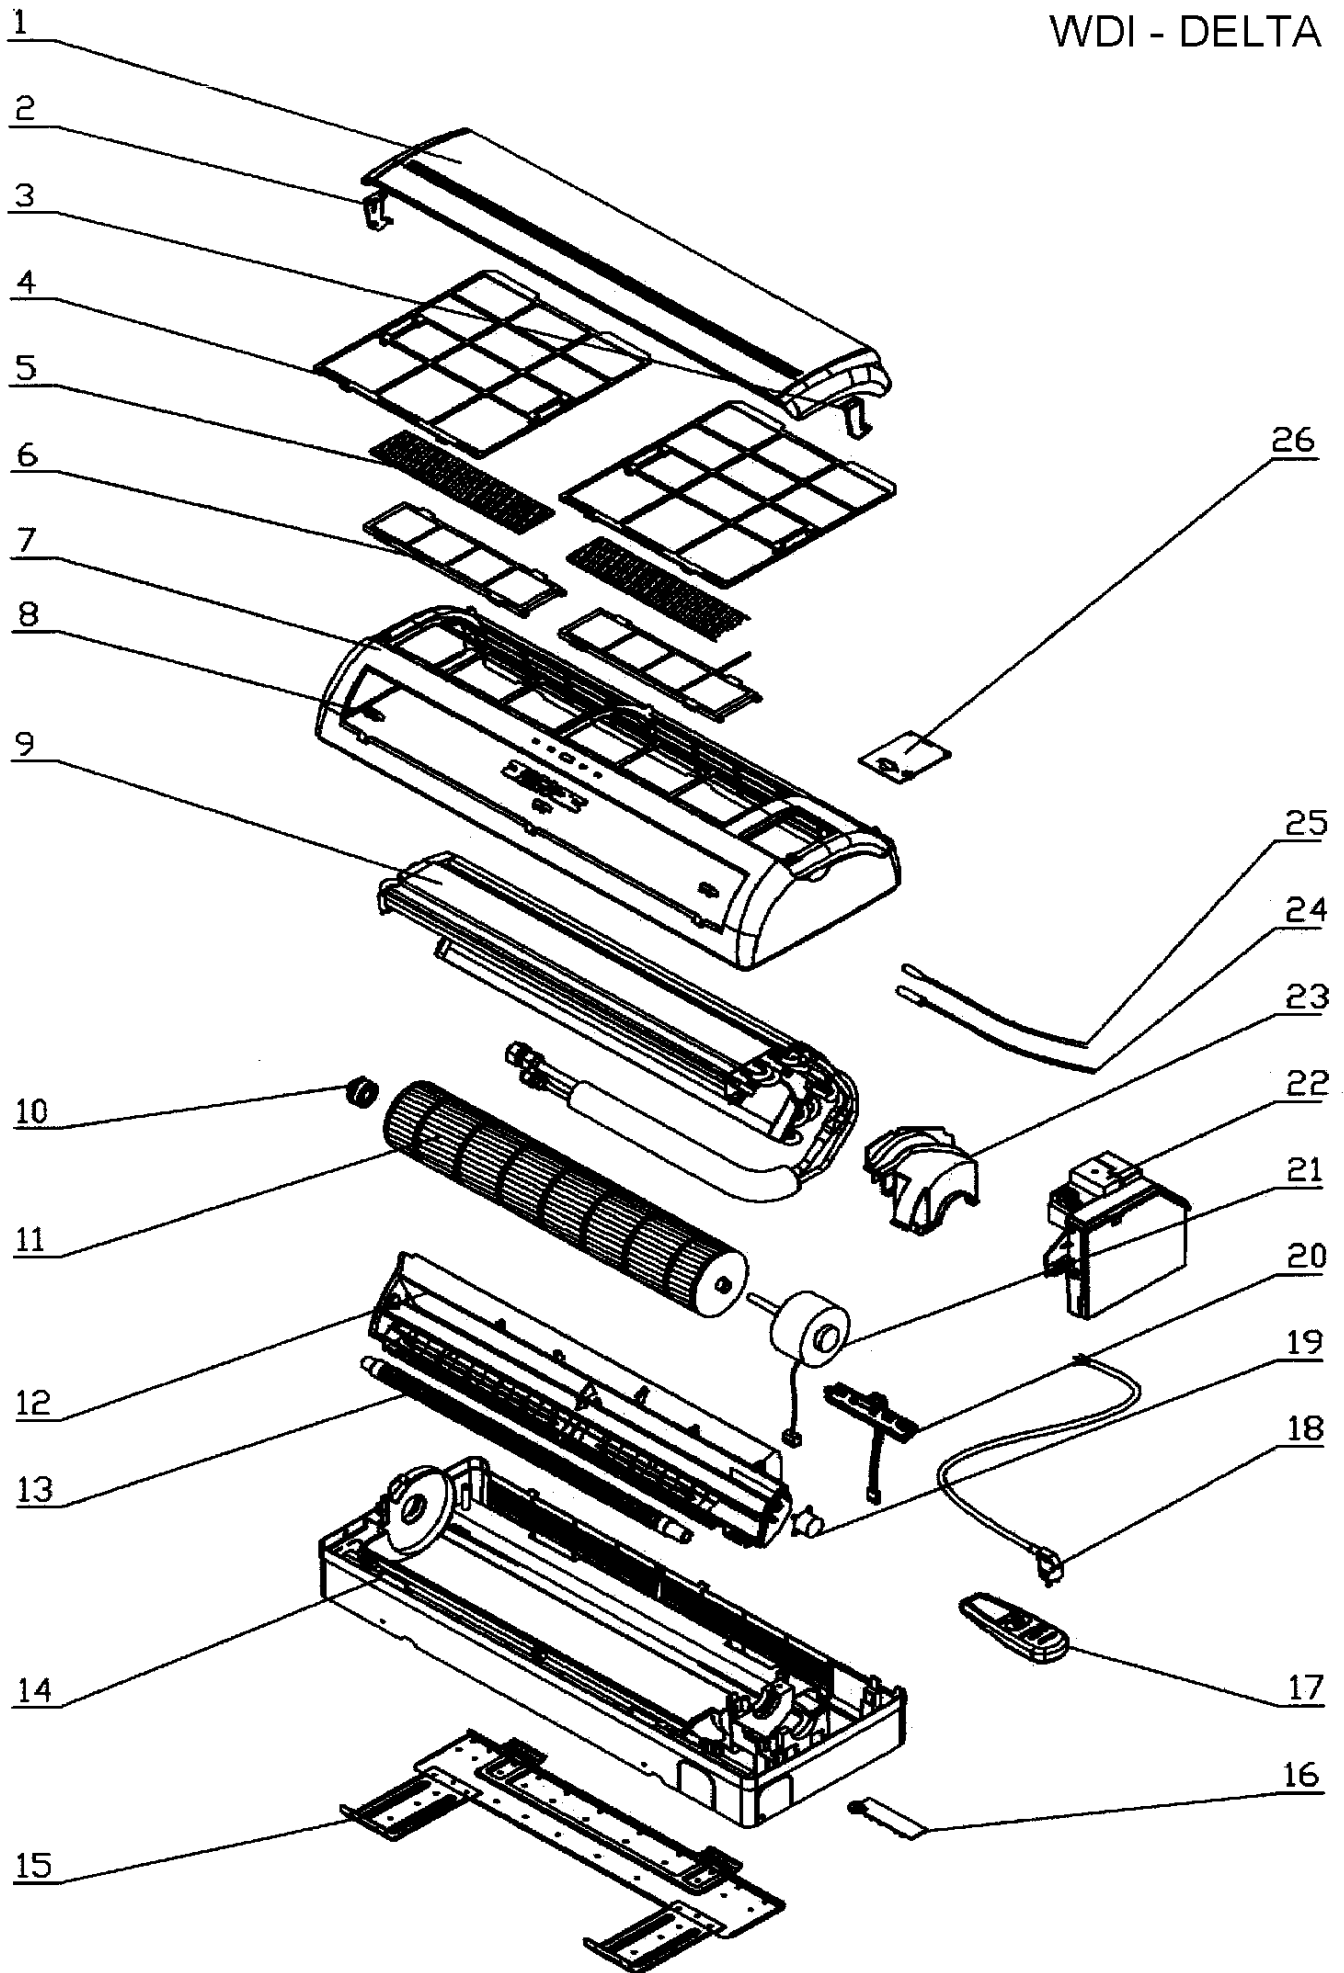

WDI - DELTA

Brand :Airwell Model : WDI 7 DCI / R410

Product Number : 7SP022309

Internal number : 4437

Version : Heat pump 230/1/50

Spare parts list used

Loc	Spare parts code	Replaced by	Qty	Description	Observation
12	452784400		1	Air diffuser assembly	
4	453036500		2	Air filter	
24	231219		1	Battery probe length 320mm (black)	
10	4523526		1	Bearing assembly	
14	4526659		1	Bottom	
13	4523693		1	Condensate drain pipe	
20	453089600		1	Display assembly	
22	453089500		1	Electronic unit	
9	453070701		1	Evaporator assembly	
21	453088600		1	Fan motor 12W	
7	453122200		1	Front panel	
1	453037000		1	Grill	
2	453100500		1	Grille clip left	
3	453100600		1	Grille clip right	
23	4525998		1	Motor cover	
16	4526000		1	Pipes clamp	
18	467000000R		1	Power cable lg2100mm	
.	465420017		1	RC7 remote support (gold)	For remote 453130700
17	453130700		1	Remote controller RC-7 (gold)	
25	4519813		1	Room temperature probe (lg 320mmm)	
8	4525987		3	Screw cover	
19	4523507		1	Step motor	
26	453027000		1	Terminal cover	
11	453264200		1	Turbine	
15	453027400		1	Wall support	