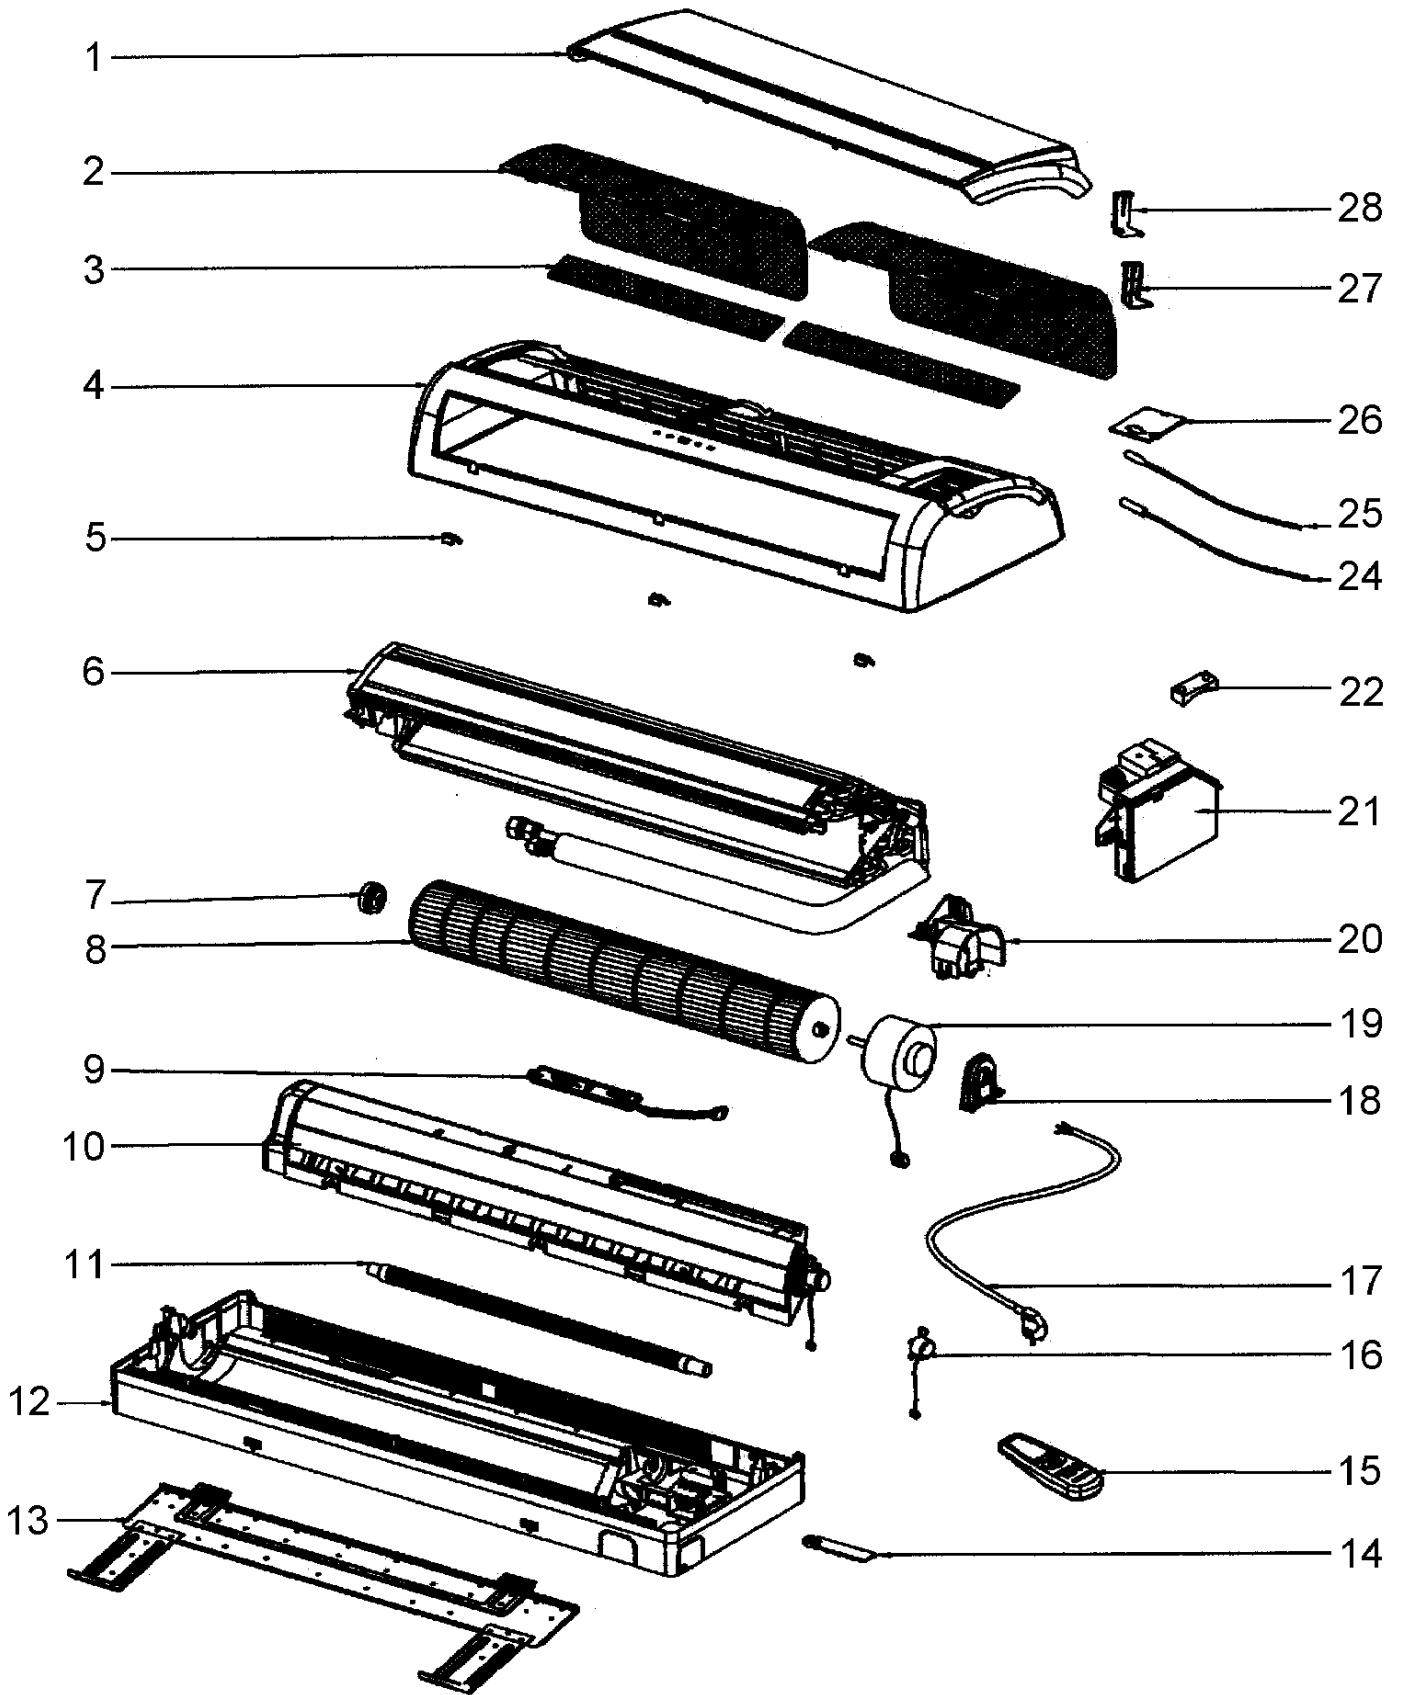

WDI 18

Brand :Airwell Model : WDI 18 DCI / R410

Product Number : 7SP022312

Internal number : 4260

Version : Heat pump 230/1/50

Spare parts list used

Loc	Spare parts code	Replaced by	Qty	Description	Observation
10	453101600		1	Air diffuser assembly	
2	453080800		2	Air filter	
24	231219		1	Battery probe length 320mm (black)	
7	4518662		1	Bearing assembly	
12	453101400		1	Bottom	
22	4525988		1	Cable clamp	
11	4518664		1	Condensate drain pipe	
9	467300007		1	Display assembly	
21	467300006		1	Electronic unit	
6	462350006		1	Evaporator assembly	
19	453024500		1	Fan motor	
20	452918800		1	Fan motor support	
3	470500003		1	Filter assembly(active charcoal/electrostatic)	
4	465720020		1	Front panel	
1	465800000		1	Grill	
27	465440001		1	Grille clip left	
28	465440002		1	Grille clip right	
18	4518651		1	Motor flange	
14	4526000		1	Pipes clamp	
17	452766401	A épuiser puis 45276	1	Power cord plug	
.	465420017		1	RC7 remote support (gold)	For remote 453130700
15	453130700		1	Remote controller RC-7 (gold)	
25	4519813		1	Room temperature probe (lg 320mmm)	
5	453081000		3	Screw cover	
16	4523507		1	Step motor	
26	453027000		1	Terminal cover	
8	453082400		1	Turbine	
13	453081900		1	Wall support