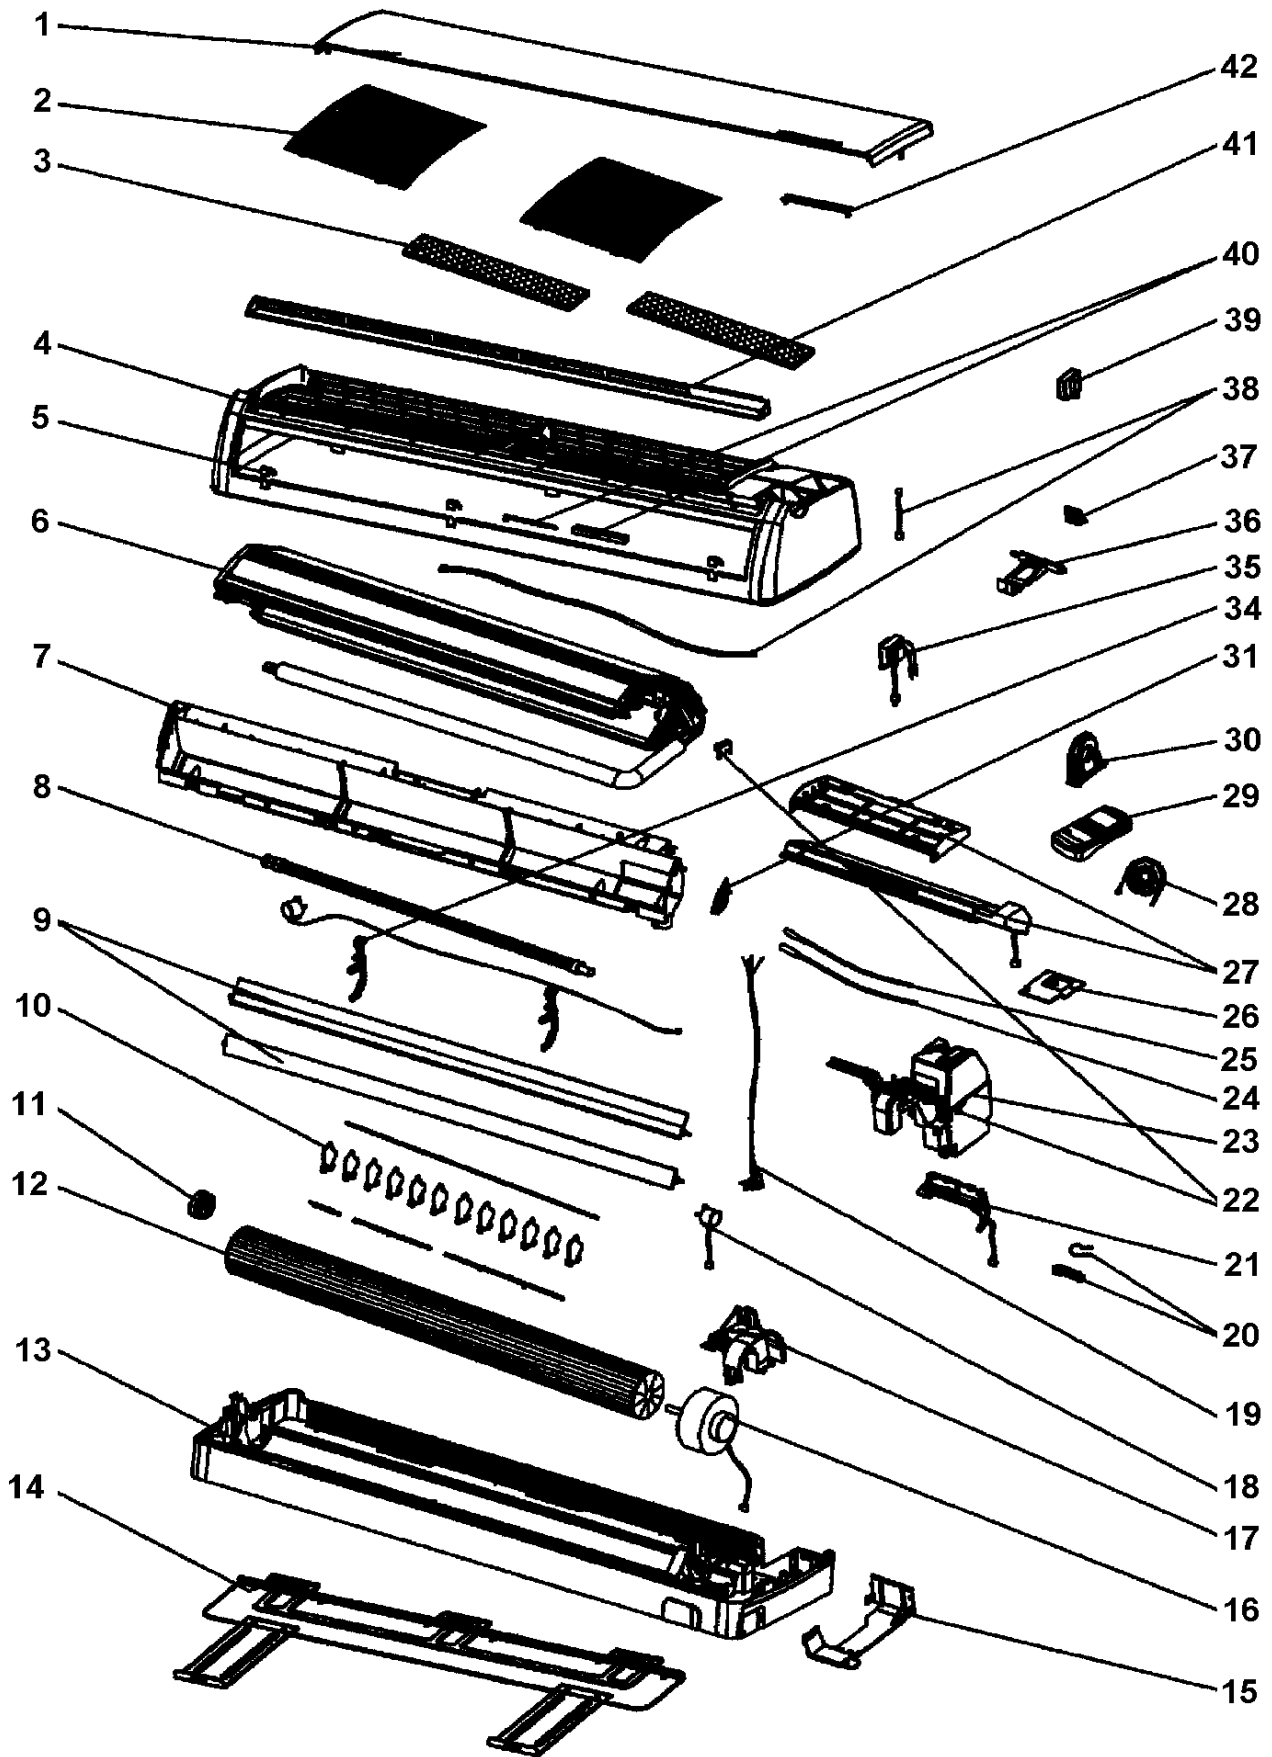

PNX 18 à 24 / R410

Brand :Airwell Model : PNX 18 DCI / R410

Product Number : 7SP022720

Internal number : 4633

Version : Heat pump 230/1/50

Spare parts list used

Loc	Spare parts code	Replaced by	Qty	Description	Observation
7	452917300		1	Air diffuser assembly	
3	4518113		1	Air filter assembly	
24	438082	231219	1	Battery probe length 320mm (black)	
11	4518662		1	Bearing assembly	
13	453053800		1	Bottom assy	
8	4518664		1	Condensate drain pipe	
23	453030600R		1	Electronic unit DCI	
27	4524963		1	Electrostatic filter	
6	453134600		1	Evaporator	
22	4516263		1	Evaporator probe support	
16	453024500R		1	Fan motor	
17	452918800		1	Fan motor support	
2	452919800		2	Filter	
4	465020046		1	Front frame	
5	465340035		3	Front screw cover	
31	453057900		1	Gear box assy	
40	467480001		1	Ionizer	
38	453109300		1	Ionizer cable	
38	4524967		1	Ionizer cable A	
39	467430000		1	Ionizer capacitor	
34	452918700		2	Louver support	
9	452917600		1	Lower louver	
18	453050300		1	Lower step motor	For vertical louver
30	4518651		1	Motor flange	
25	4526774		1	Outdoor air probe	
15	452919400		1	Pipes clamp	
29	453042500R		1	RC-4 - I-1 remote controller	
21	467300068R		1	Receiver ass'y (IR)	
41	465160008		1	Suction baffle ass'y	
1	465720126		1	Suction grill	
26	465340036		1	Terminal cover	
36	4518657		1	Tubes lock	
12	453024900		1	Turbine	
9	452917500		1	Upper louver