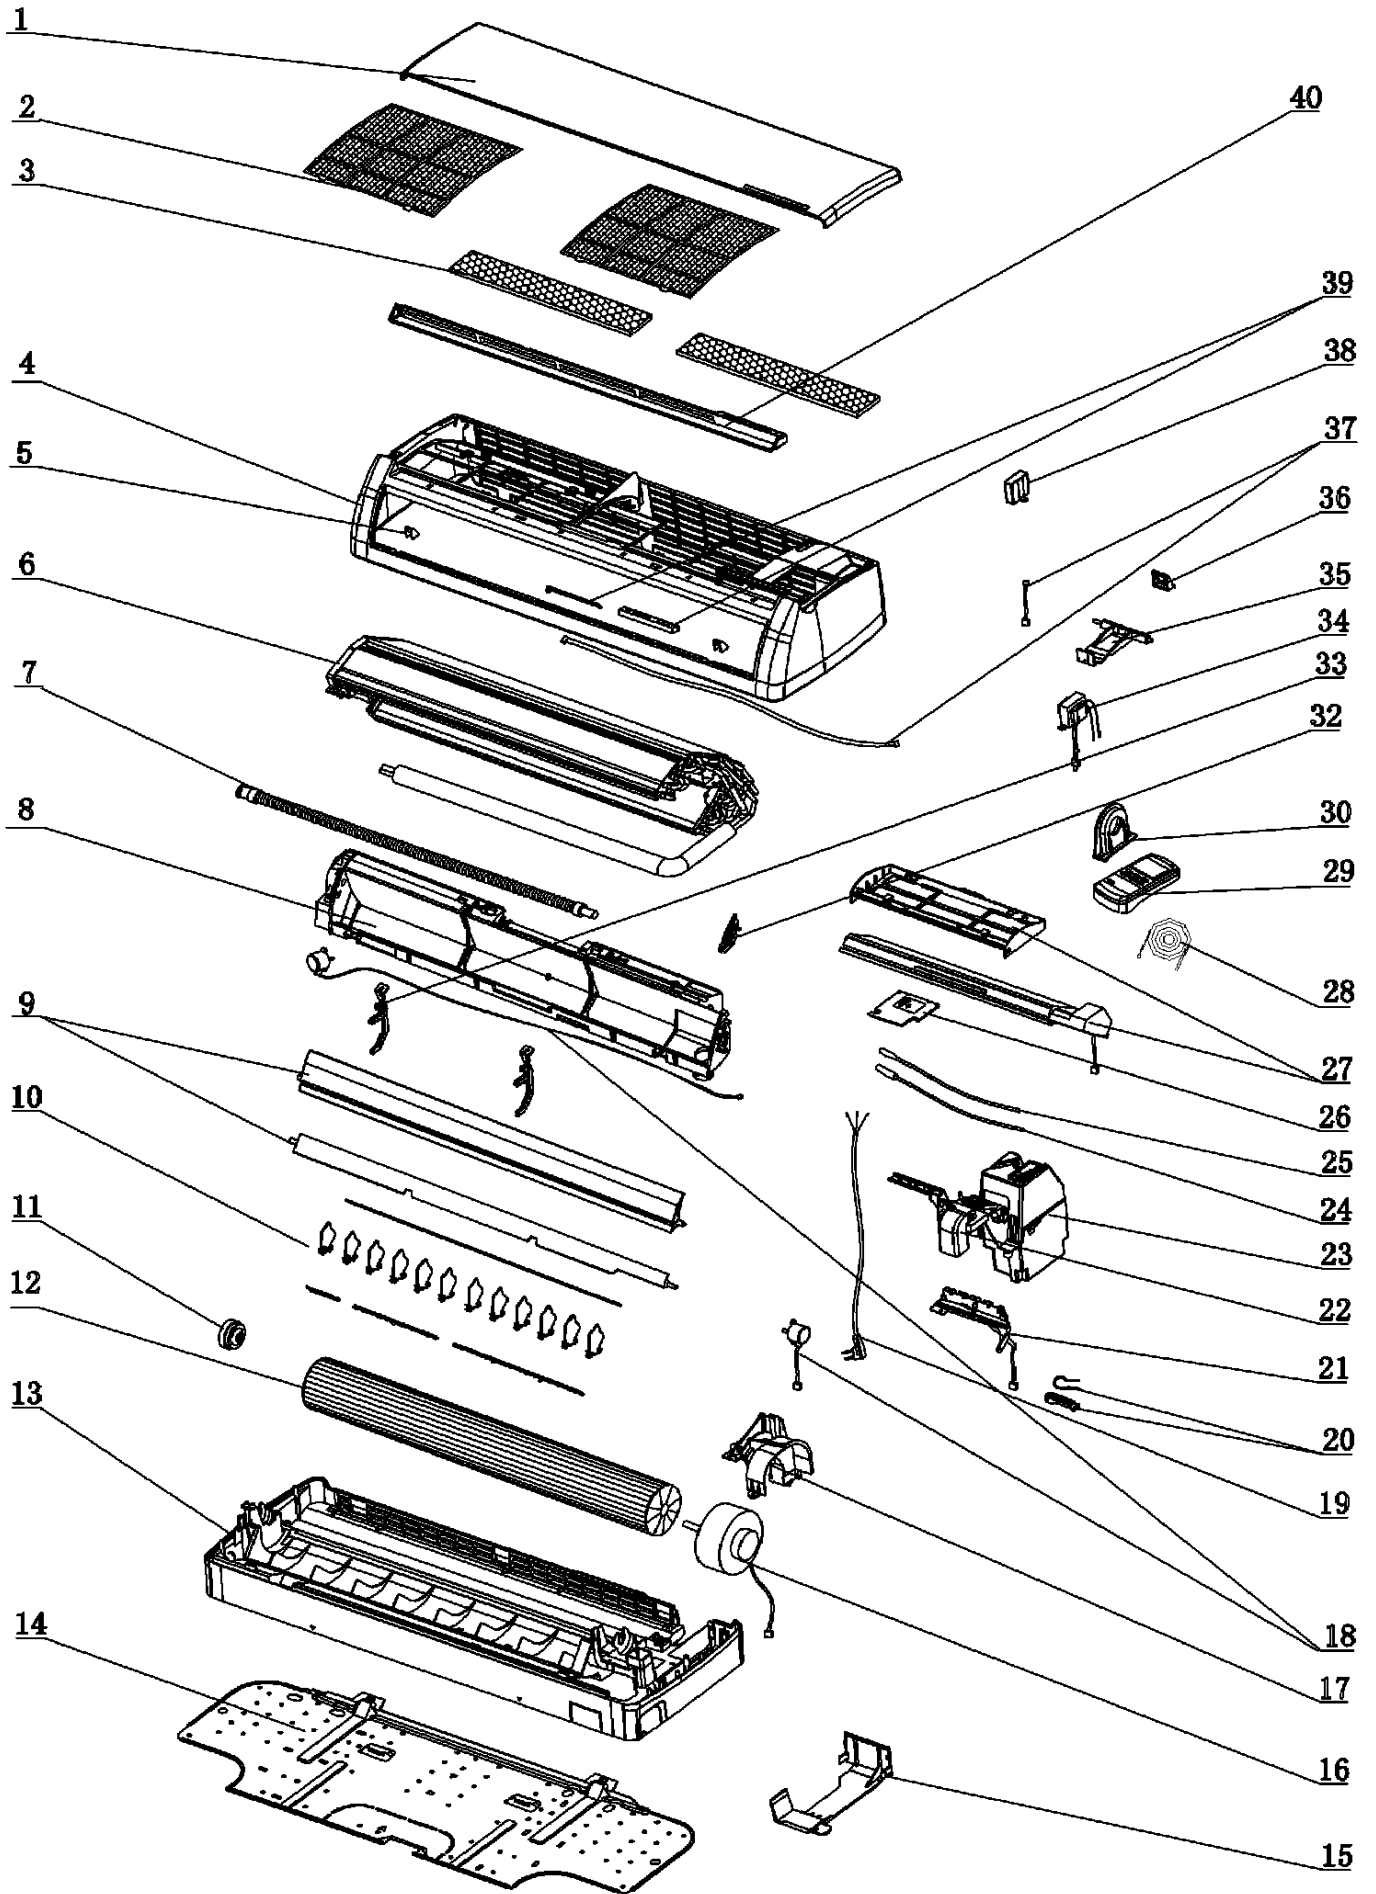

ST PNX 7-14 N et 9-12 DCI

Brand :Airwell Model : ST PNX 9 DCI / R410

Product Number : 7SP022708

Internal number : 4521

Version : Heat pump 230/1/50

Spare parts list used

Loc	Spare parts code	Replaced by	Qty	Description	Observation
3	4519132		1	Active charcoal filter	
8	4527434		1	Air diffuser assembly	
2	4518655		2	Air filter	
24	438082	231219	1	Battery probe length 320mm (black)	
11	4518662		1	Bearing assembly	
13	465700000		1	Bottom assembly	
3	4519744		1	Catalys filter (low temperature)	
7	4518664		1	Condensate drain pipe	
21	467300079R		1	Display assembly (IR)	
23	467300067R		1	Electronic unit assembly	
27	4518663		1	Electrostatic filter	
6	4526389		1	Evaporator	
16	4519864R		1	Fan motor 20W	
17	4518650		1	Fan motor support	
4	465720059		1	Front frame	
32	4518682		1	Gear box assy	
39	467480001		1	Ionizer	
37	4519900		1	Ionizer cable A	
38	467430000		1	Ionizer capacitor	
33	4518646		2	Louver support	
9	4526953		1	Lower louver	
30	4518651		1	Motor flange	
36	4518656		2	Mounting hook	
15	4518654		1	Pipes clamp	
19	4521158R		1	Power cord plug (lg: 2m)	
29	453042500R		1	RC-4 - I-1 remote controller	
25	4519813		1	Room temperature probe (lg 320mmm)	
5	4526952		2	Screw cover	
18	452969400		1	Step motor A	
18	452969500		1	Step motor B	
40	465800018		1	Suction baffle ass'y	
1	465800009		1	Suction grill	
34	452867800R		1	Transformer	
35	4518657		1	Tubes lock	

Brand :Airwell Model : ST PNX 9 DCI / R410

Product Number : 7SP022708

Internal number : 4521

Version : Heat pump 230/1/50

Spare parts list used

Loc	Spare parts code	Replaced by	Qty	Description	Observation
12	4518661		1	Turbine D 91	
9	4518638		1	Upper louver	
10	4518640		2	Vertical deflector A	
10	4518641		10	Vertical deflector B	
14	4518670		1	Wall support	
20	4519147		1	Wire clip	