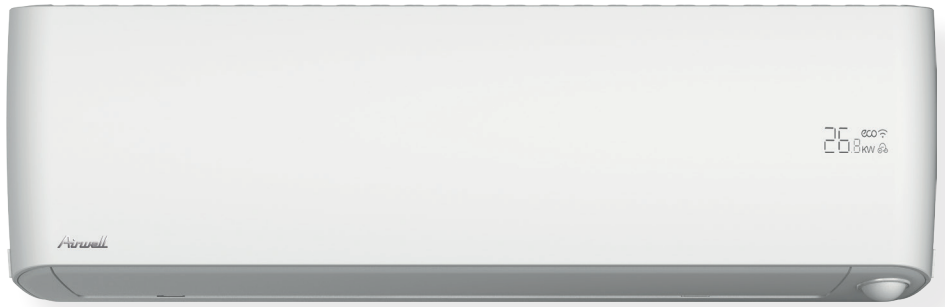

HRD HIGH WALL MONOSPLIT

Airwell
Just feel well

NEW

All sizes

+ PRODUCTS

- Refrigerant R32 environmental friendly.
- Designed for extreme climates.
- WiFi option.

RC08C

FEATURES

- Operating down to -30°C in heating mode.
- "I Feel" function with precise room temperature control.
- Multifan speed in indoor unit.
- "Follow Me" function.

"FOLLOW ME" FUNCTION

Wind flow away from people