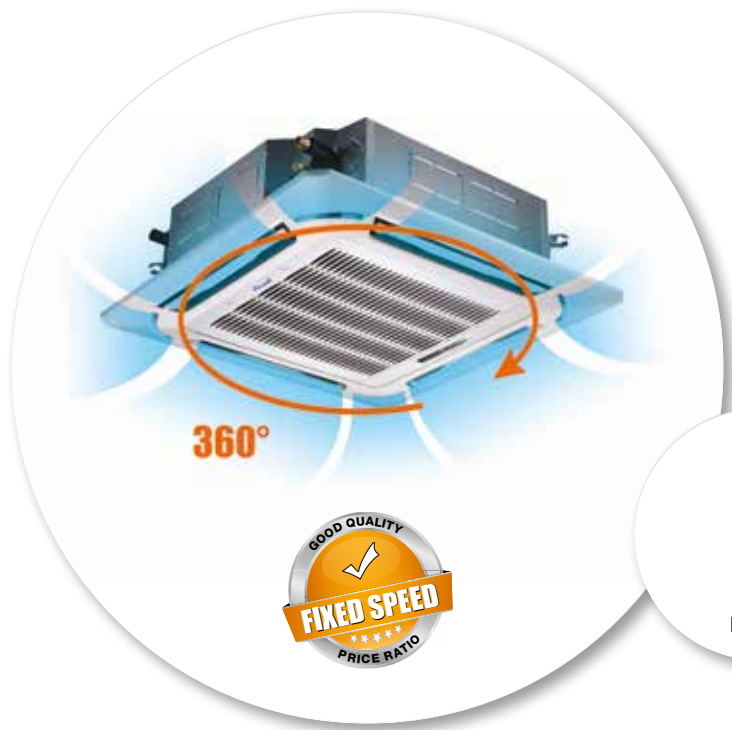

CBF

On/off cassette 900x900

- Cassette line available in capacities from 12.8 up to 14 kW.
- Cooling and heating operation mode.
- "I Feel" function with precise room temperature control.

CBF

Cassette monosplit 900x900 / Fixed speed