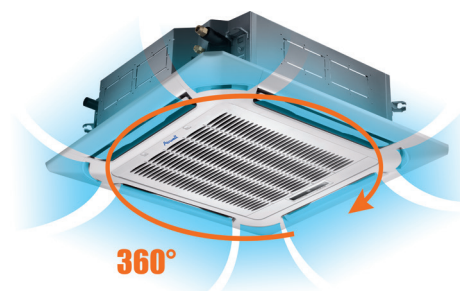

### 360° AIRFLOW WITH ROUND CORNERS

OPTIONS			
Accessory	Part number	Photo	Function
Wired single control RCW11	7ACEL1774		Weekly timer, mode, fan speed, timer On/Off, "I Feel" function, temperature.
Wired control RCW26	7ACEL1876		Controls up to 16 indoor units.
Adapter card for RCW26	7ACEL1776		Adapter card for RCW26.
Test tool	7ACEL1710		Easy viewing of system parameters, failure records and parameter adjustments.
LCAC WiFi Accessory	7ACEL1883		Accessory for remote control in WiFi.