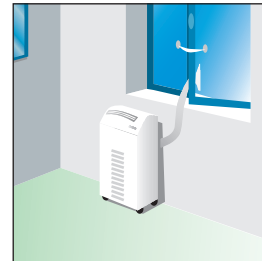

AELIA II 10
split model

Monobloc or split units : Plug in and close your eyes...

AELIA II 7
monobloc model

Connection : a simple small diameter condensate drainage link is directed outdoors.