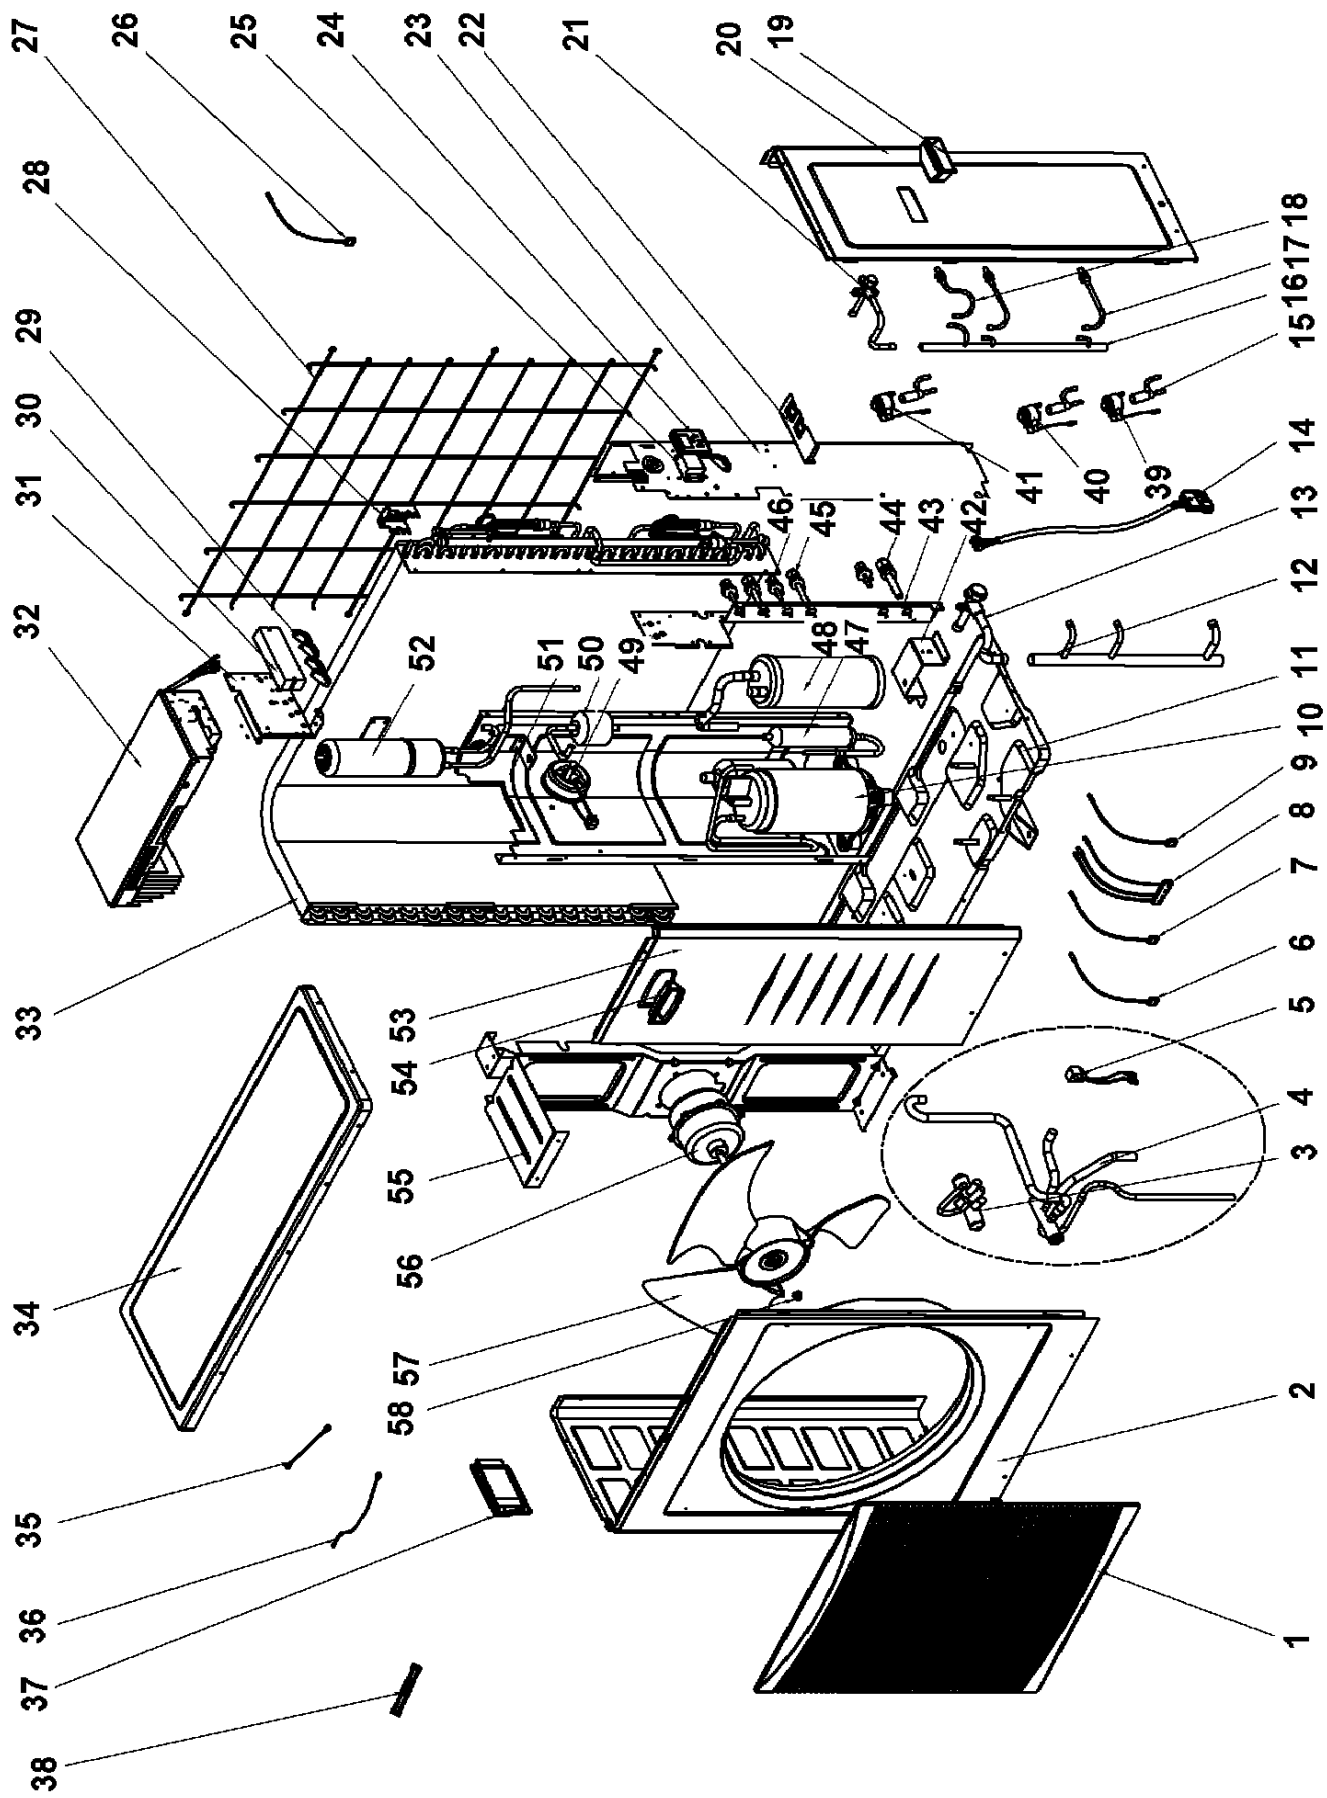

TRIO DCI / R410

Brand :Airwell Model : TRIO DCI / R410

Product Number : 7SP091129

Internal number : 4342

Version : Heat pump 230/1/50

Spare parts list used

Loc	Spare parts code	Replaced by	Qty	Description	Observation
27	453175500		1	Back grille	
11	452809900		1	Bottom assy	
29	204107		5	Cable clamp	
5	452956700		1	Coil reversing valve	
39	452682803		1	Coil solenoid valve	
41	452682802		1	Coil solenoid valve	
40	452682800		1	Coil solenoid valve (lg wire: 530mm)	
.	4526226		1	Communication board power wire	
6	452966200		1	Compressor probe	
10	453174100		1	Compressor TNB220FLBM	
14	452956600		1	Compressor wiring	
33	452802500		1	Condenser	
7	452677601		1	Condenser probe	
32	452956100		1	Deicing module DCI	
24	467300005		1	Display assembly	
50	4518950		1	Dryer filter BFK-053S	
56	452855600		1	Fan motor	
1	465100000		1	Front grill	
2	4523652		1	Front LH panel	
53	452956300		1	Front RH panel	
21	452783100		1	Gas valve HP 3/8"	
19	4517772		1	Handle	
37	4522600		1	Left handle	
52	452783300		1	Liquid accumulator	
48	452783200		1	Liquid-gas separator	
55	452888500		1	Motor support	
58	4523758		1	Nut M8	
47	452783600		1	Oil separator cylinder	
26	4526774		1	Outdoor air probe	
57	452960400		1	Propeller	
.	452962900		1	Reducer 1/2 - 3/8	"Delivered with the outdoor unit"
8	467400000		1	Return gas thermistor	
3	4526522		1	Reversing valve	
54	4522601		1	Right handle	

Brand :Airwell Model : TRIO DCI / R410

Product Number : 7SP091129

Internal number : 4342

Version : Heat pump 230/1/50

Spare parts list used

Loc	Spare parts code	Replaced by	Qty	Description	Observation
20	452957700		1	Side panel	
15	4526827		3	Solenoid valve	
9	452956500		1	Suction thermistor	
30	453031700		1	Terminal (10 bits)	
25	453031800		1	Terminal strip 3 terminals	
34	4523657		1	Top panel	
44	452783500		1	Valve 1/2"	
46	452783502		3	Valve 1/4"	
45	452783501		2	Valve 3/8"	
13	452783000		1	Valve LP 1/2"	