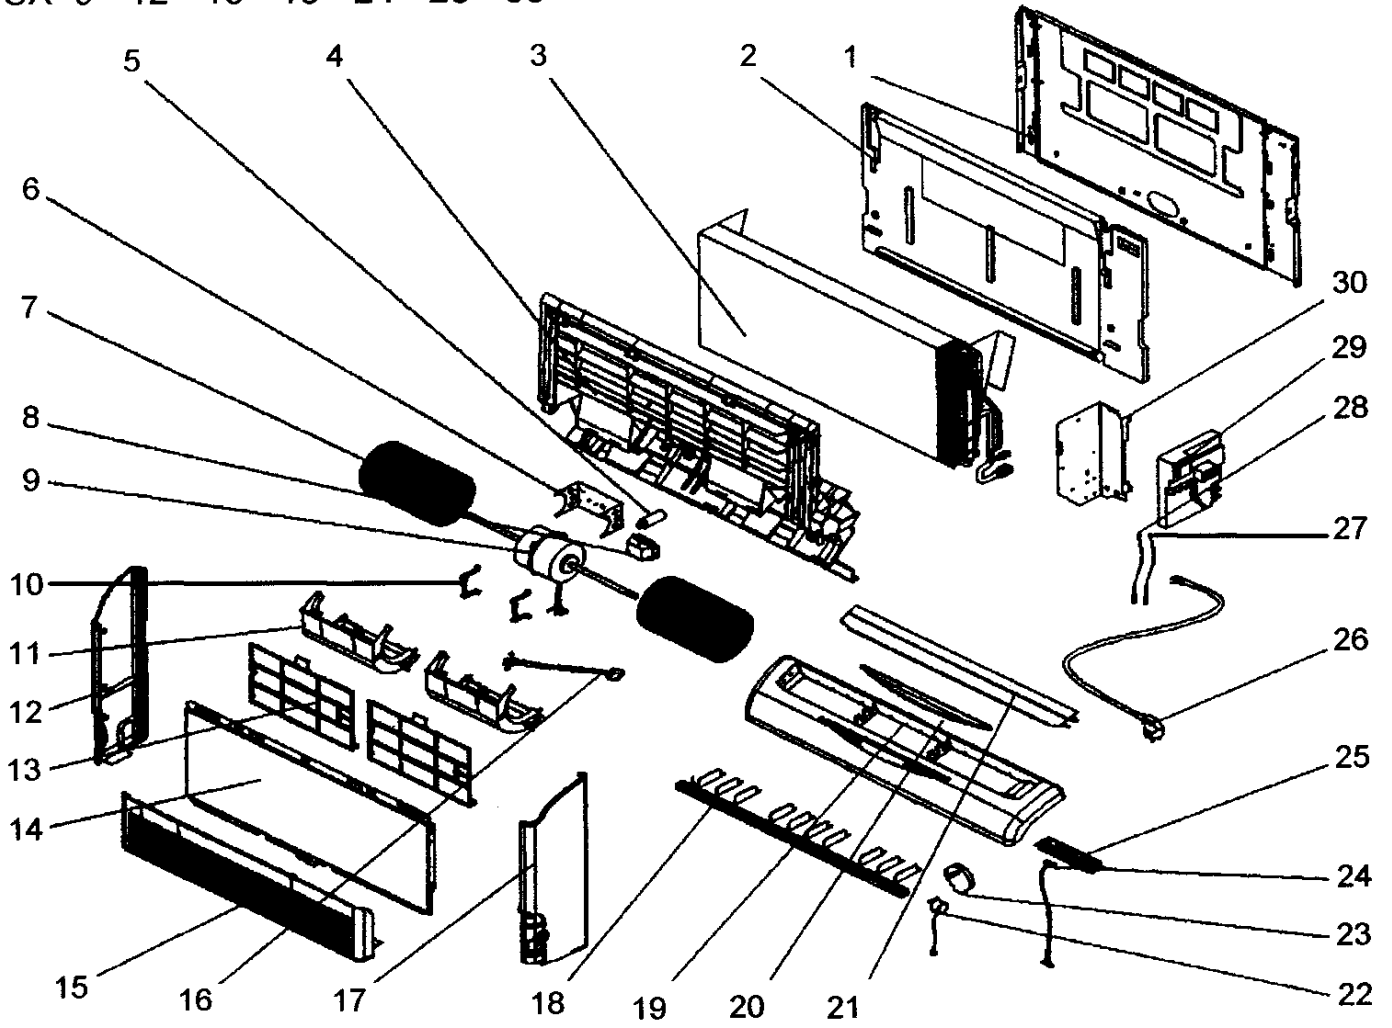

SX 9 - 12 - 15 - 18 - 24 - 28 - 30

ESZ

TH 3535

Brand :Airwell Model : SX 9 N RC / R410

Product Number : 7SP012116

Internal number : 3622

Version : Cooling/Heating 230/1/50

Spare parts list used

Loc	Spare parts code	Replaced by	Qty	Description	Observation
13	C221555		2	Air filter	
8	452816100		1	Auto-transformer	
28	231219		1	Battery probe length 320mm (black)	
5	455000600		1	Capacitor	
19	370281		1	Discharge frame	
25	234213		1	Display	
20	375209-01		1	Display screen Airwell	
29	452837700		1	Electronic card Storm 10V7 (916-355-18)	
3	452731900		1	Evaporator	
4	373247		1	Fan frame (condensate tray)	
9	4520158		1	Fan motor	
6	323425		1	Fan motor support	
24	391508		1	Flat display cable lg 1030mm	
14	C307981		1	Front panel	
11	372341		2	Half-scroll	
21	C372338		1	Horizontal front deflector	
21	C372339		1	Horizontal rear deflector	
12	C373245		1	LH side	
10	4521029		2	Motor clamp	
16	4520429		1	Motor connect wire	
23	436665		1	Motor horizontal deflectors	
22	263034		1	Motor vertical deflectors	
1	307979		1	Rear panel	
2	382334		1	Rear panel isulation	
17	C373244		1	RH side	
27	438413		1	Room temperature probe length 650mm (red)	
30	311036		1	Storm panel	
15	C484001		1	Suction grill with filters	
7	293321		2	Turbine D140mm/lg=190mm	
18	371257		10	Vertical deflector link rod