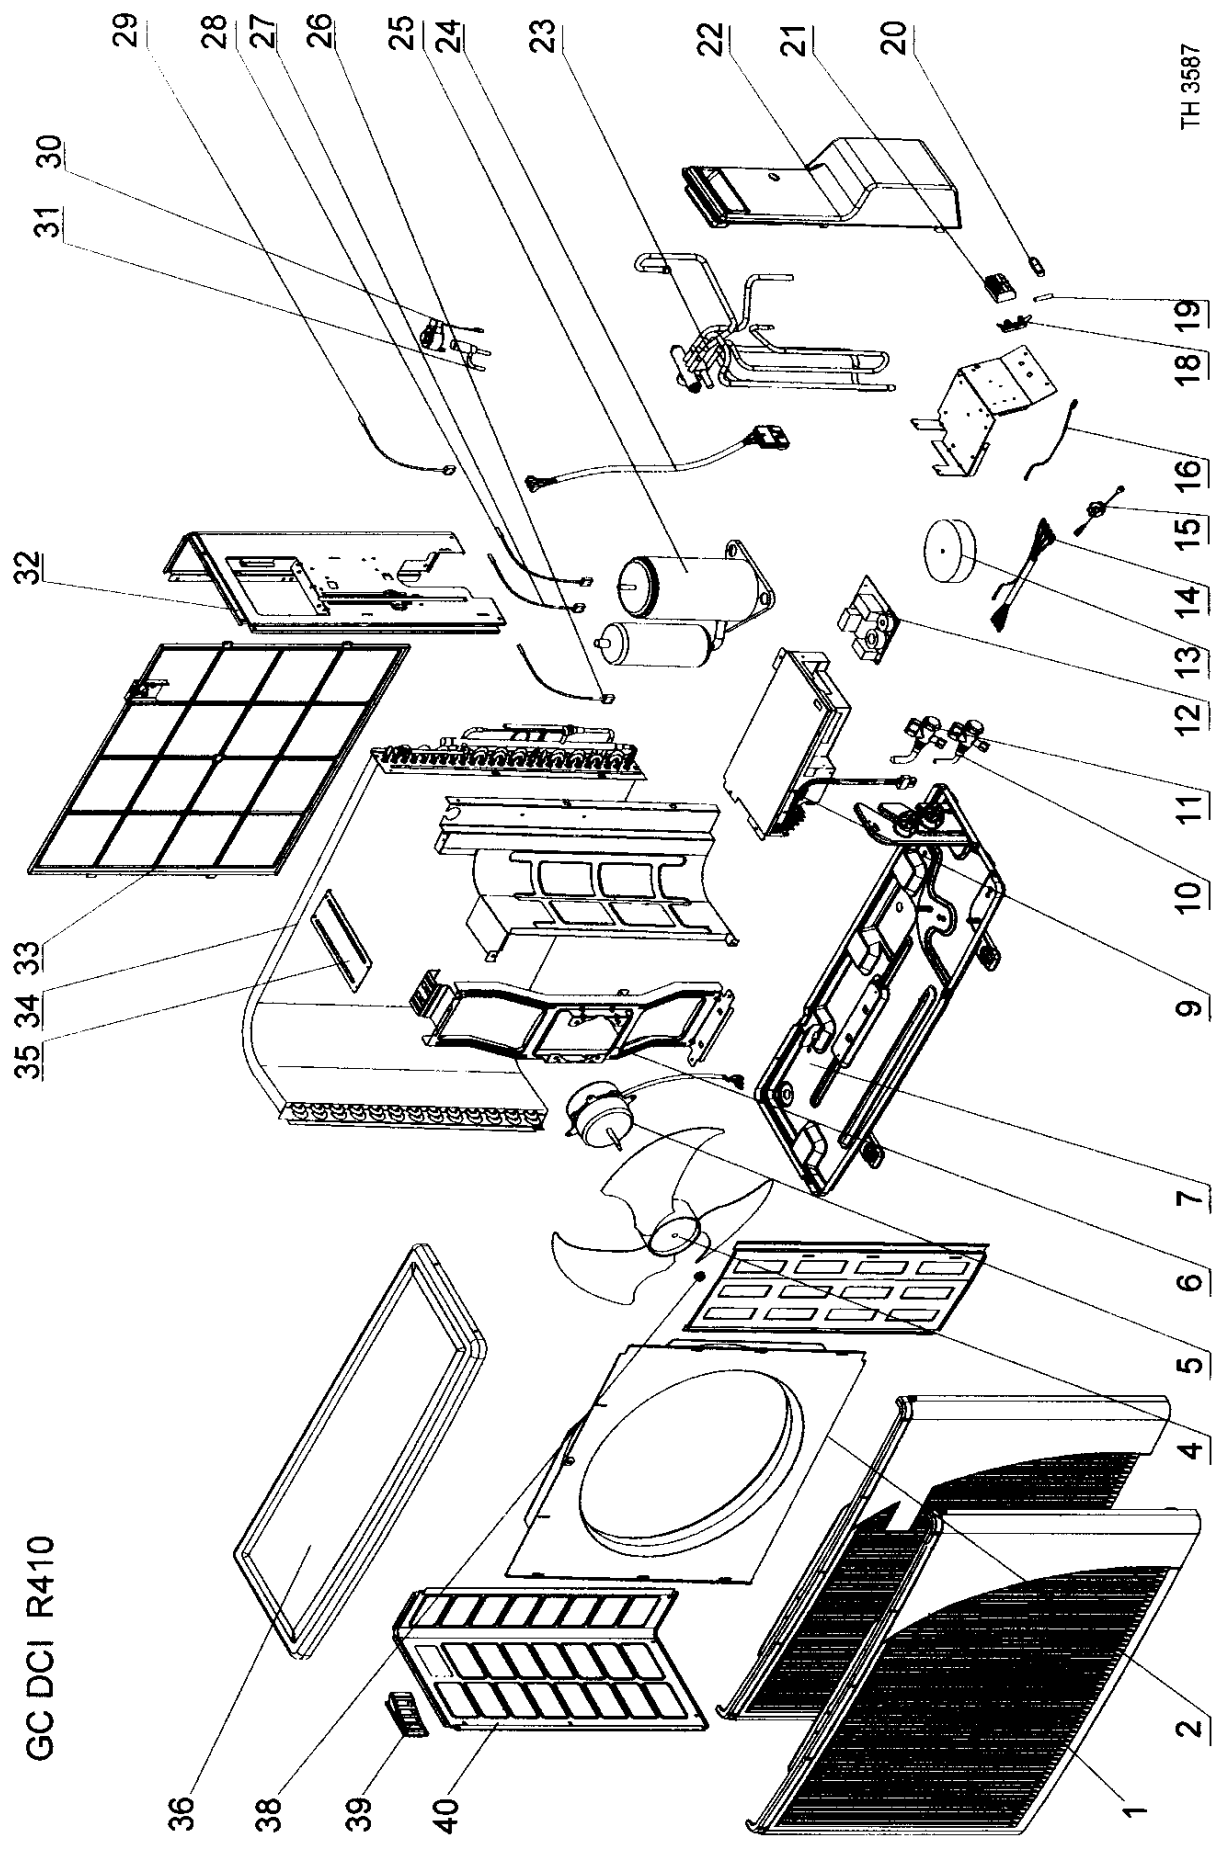

GC DCI R410

Brand :Airwell Model : GC 12 DC INV / R410

Product Number : 7SP061421

Internal number : 3630

Version : Heat pump 230/1/50

Spare parts list used

Loc	Spare parts code	Replaced by	Qty	Description	Observation
14	4526223		1	AC-IN wire	
2	4526340		1	Baffle	
28	4526776		1	Battery probe	
7	4523060		1	Bottom	
20	204107		1	Cable clamp	
13	4526396	4526396R	1	Choke assy 167-021-01	
30	452682802		1	Coil solenoid valve	
25	4526204		1	Compressor Matsushita 5RS102XAB	
24	4526221		1	Compressor wiring	
34	4526368		1	Condenser	
15	4526968		1	Earthing wire with magnetic ring	
12	4526224		1	EMI filter board	
5	4527092		1	Fan motor	
1	433218		1	Front panel	
19	4526219	4526219R	1	Fuse 6C / 15A-230V	
16	4526222		1	Fuse connected wire	
18	4526220		1	Fuse support JEF-511B	
10	4524177		1	Gas valve 3/8"	
39	433225		1	Handle	
35	4526298		1	Leg motor support	
40	4519607		1	LH panel	
11	4524176		1	Liquid valve 1/4"	
6	433215		1	Motor support	
27	4526774		1	Outdoor air probe	
9	4526403	4526403R	1	Outdoor controler	
38	4519300		1	Propeller attachment Nut	
4	4526476		1	Propeller d=401mm	
33	433228		1	Rear grill	
23	4526393		1	Reversing valve+tubing	
32	4519606		1	RH panel	
31	4526827		1	Solenoid valve	
29	4526969		1	Suction tube thermistor	
21	4519188		1	Terminal strip 4 terminals	
26	4526775		1	Thermistor compressor	

Brand :Airwell Model : GC 12 DC INV / R410

Product Number : 7SP061421

Internal number : 3630

Version : Heat pump 230/1/50

Spare parts list used

Loc	Spare parts code	Replaced by	Qty	Description	Observation
36	4519614		1	Top panel	
22	433229		1	Valve cover	