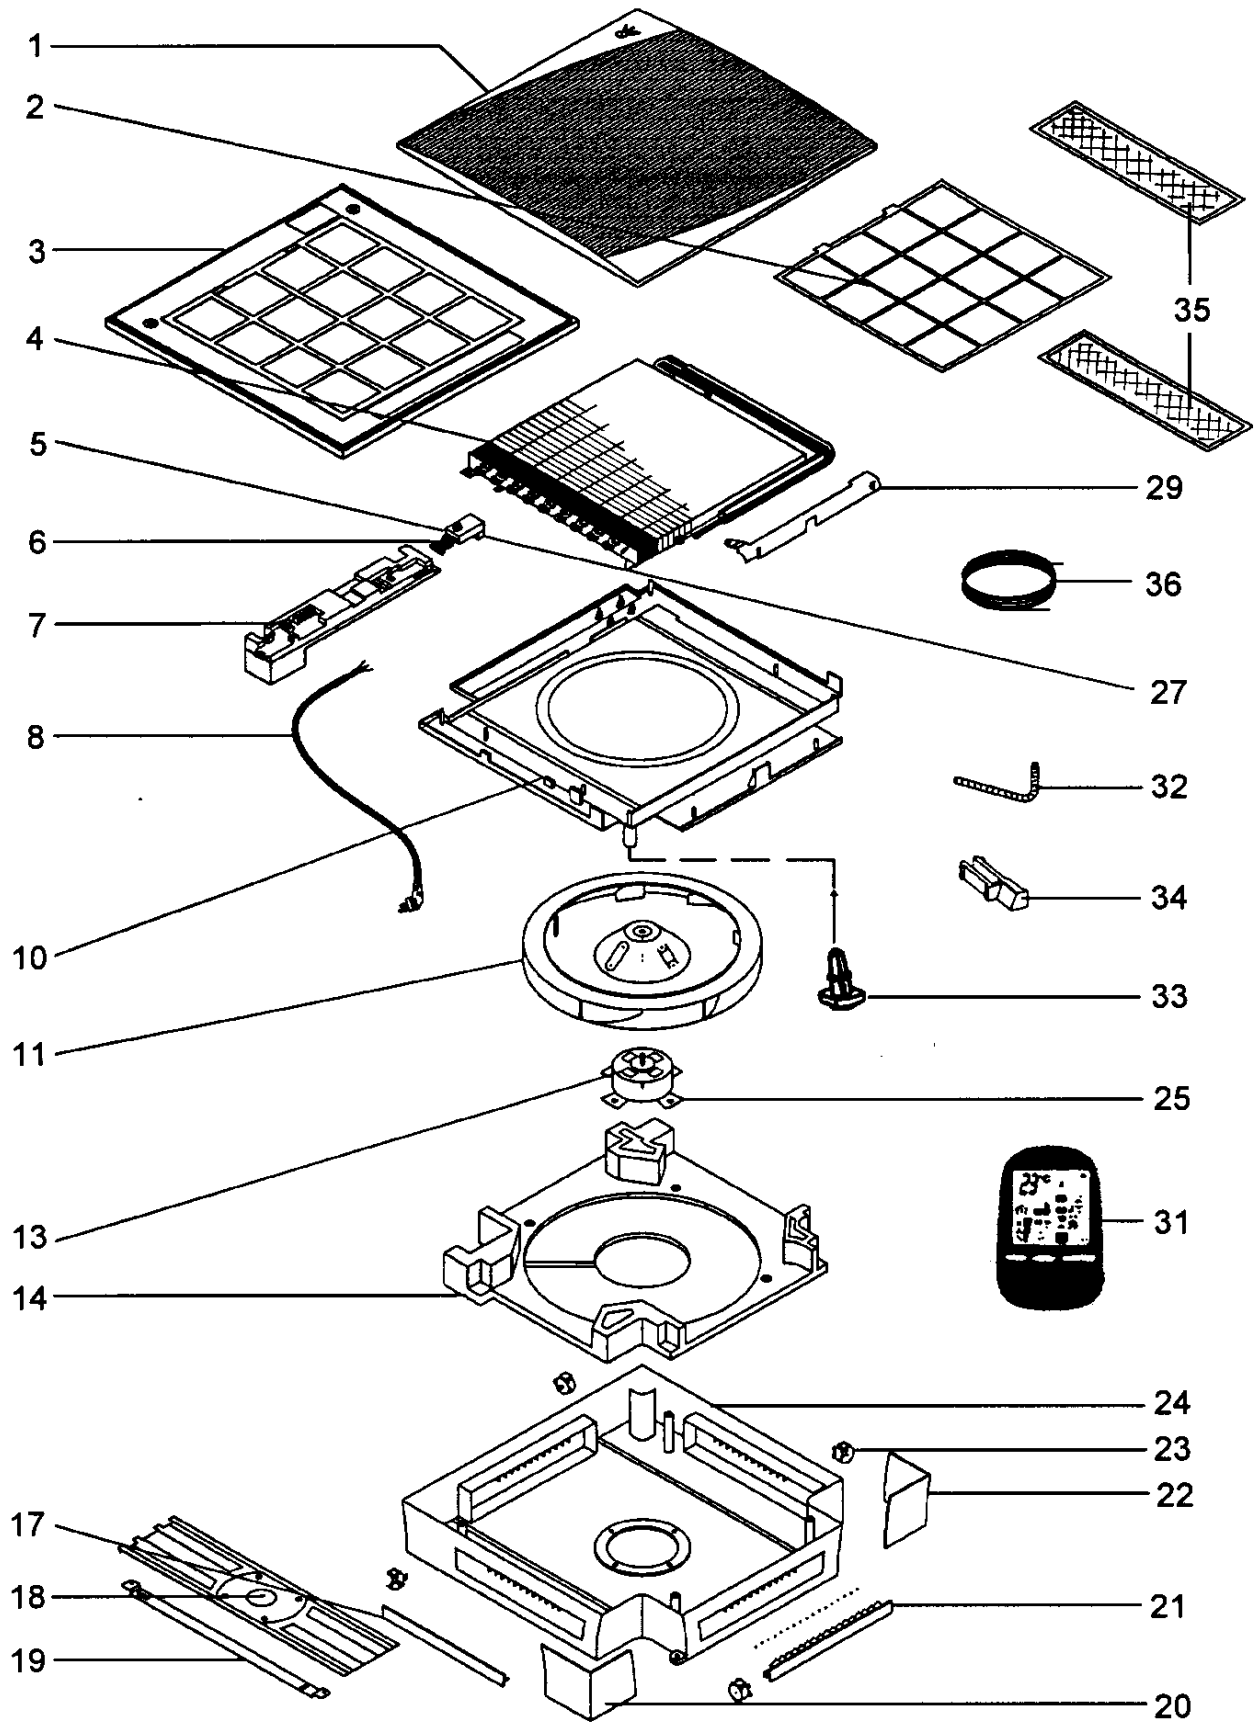

XLS 7 - 9 - 12

*Airwell*

**Brand :Airwell Model : ST XLS 7**

Product Number : 7SP022078A

Internal number : 2308

Version : Cooling/Heat pump 230/1/50

**Spare parts list used**

Loc	Spare parts code	Replaced by	Qty	Description	Observation
35	433056		2	Active charcoal filter	
21	433017		4	Air deflector	
17	SP000000030		1	Air deflector plug	
2	433007		1	Air filter	
18	433030		1	Back holder	
.	4516637		1	Battery probe (black)	
.	231219		1	Battery probe length 320mm (black)	
36	435679		1	Cable two wires (10m)	
24	433014		1	Chassis	
10	4518472		1	Coil support	
20	433005		1	Corner cover left	
22	433006		1	Corner cover right	
33	433022		1	Drain pan plug	
32	437562		1	Drain tube	
5	433029		1	Electronic display	
7	433028		1	Electronic unit assembly	
4	433072		1	Evaporator	
13	433060		1	Fan motor	
6	433027		1	Flat cable 16 PIN 157-096-00	
3	433003		1	Front frame filter	
31	900087	900145	1	Infrared Remote control (RC4) Airwell	
23	433050		4	Motor deflectors 24SW	
25	433033		1	Motor support	
29	433004		1	Pipe cover	
8	434879		1	Power cord	
11	433011		1	Propeller	
.	438413		1	Room temperature probe length 650mm (red)	
34	433019		1	Stoppers	
1	433002		1	Suction grill	
14	433040		1	Unit base insulation	
19	433031		1	Wall mounting	